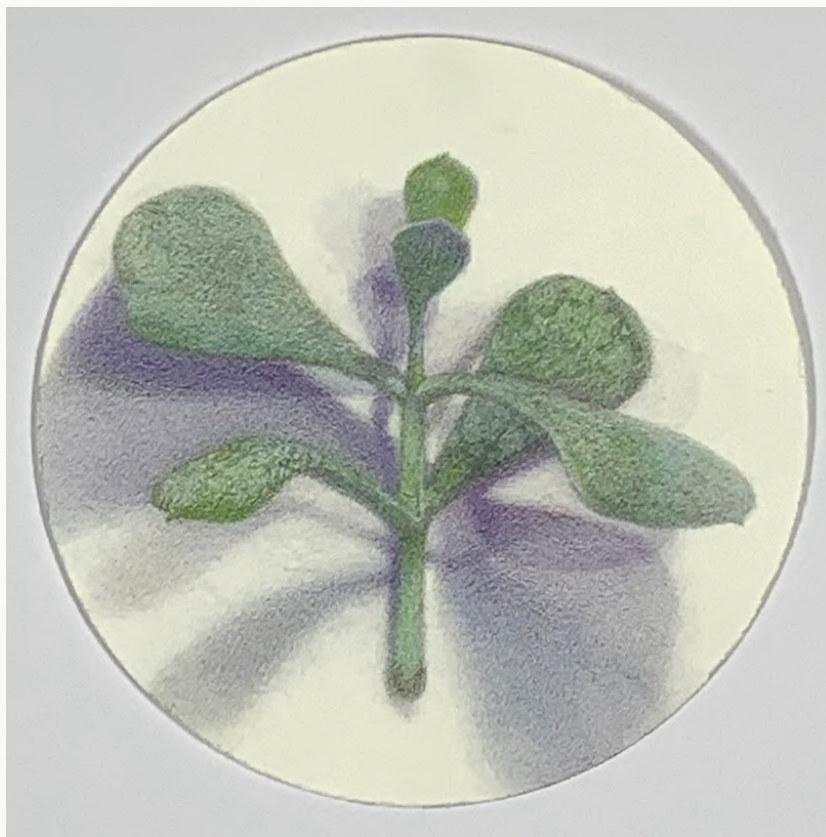

Jane Gerrish, *Shadow: Support*,
2021, colour pencil on paper, 16 cm
diam (uf) 23.5 x 23.5 cm (f) \$660 Sold ●

Jane Gerrish, *Shadow: Sprig*, 2021,
colour pencil on paper, 16 cm diam
(uf) 23.5 x 23.5 cm (f) \$660 Sold ●

Jane Gerrish, *Shadow: Flutter*, 2021,
colour pencil on paper, 16 cm diam
(uf) 23.5 x 23.5 cm (f) \$660 Sold ●

Jane Gerrish, *Shadow: Felt*, 2021,
colour pencil on paper, 16 cm diam
(uf) 23.5 x 23.5 cm (f) \$660 Sold ●