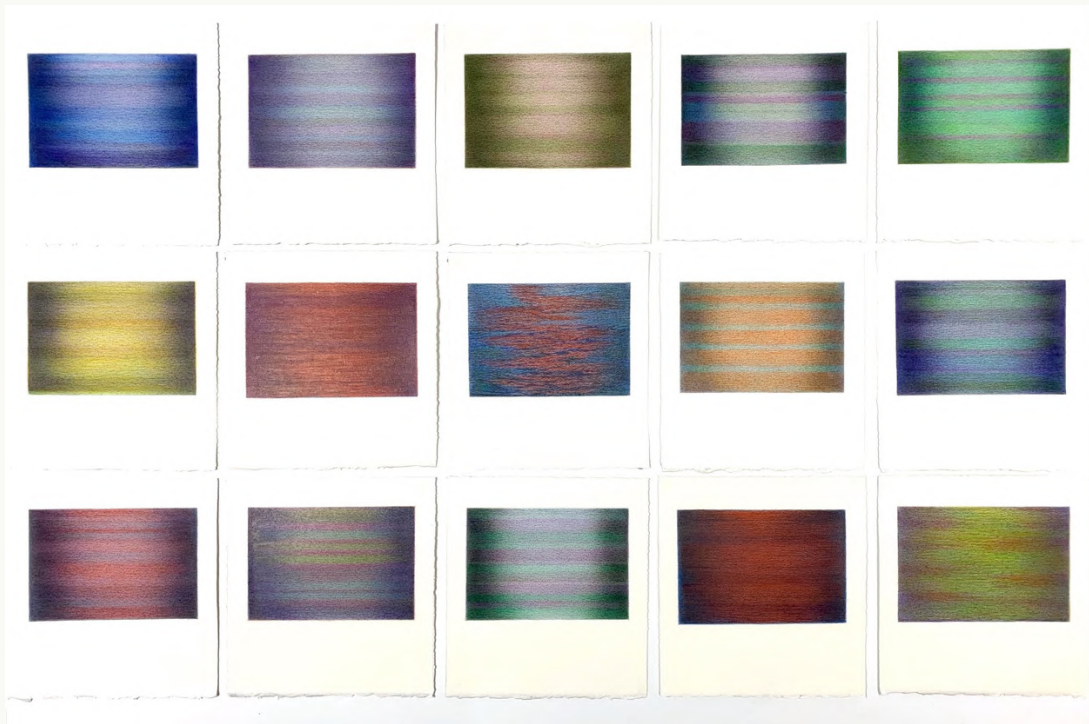

Jane Gerrish, *Shimmer*, 2021, colour
pencil on paper, 77 x 114.5 cm $7,700
(f) Sold ●