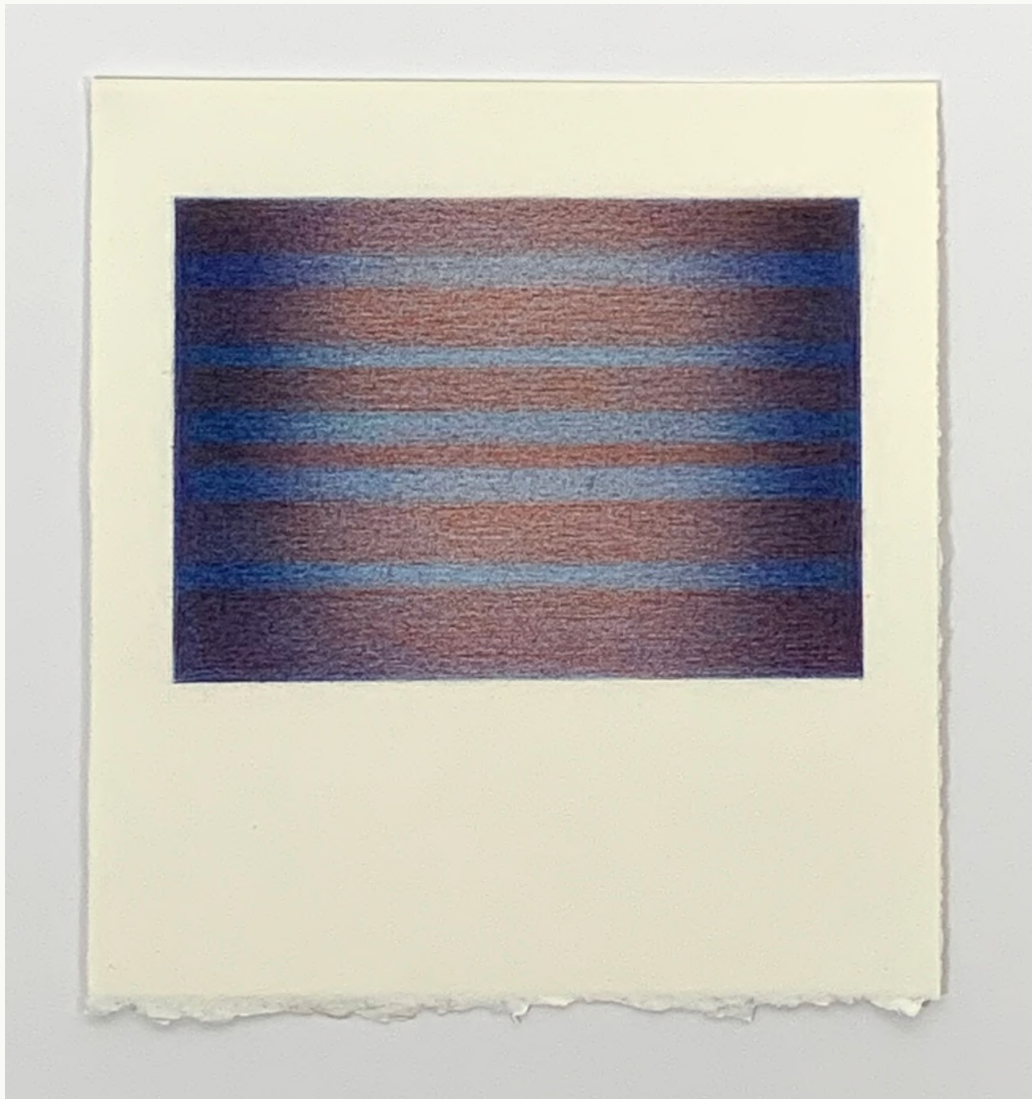

Jane Gerrish, *Shimmer: Rockpool*,
2021, colour pencil on paper, 20.5 x
19 cm (uf) 29 x 27 cm (f) $660 Sold ●