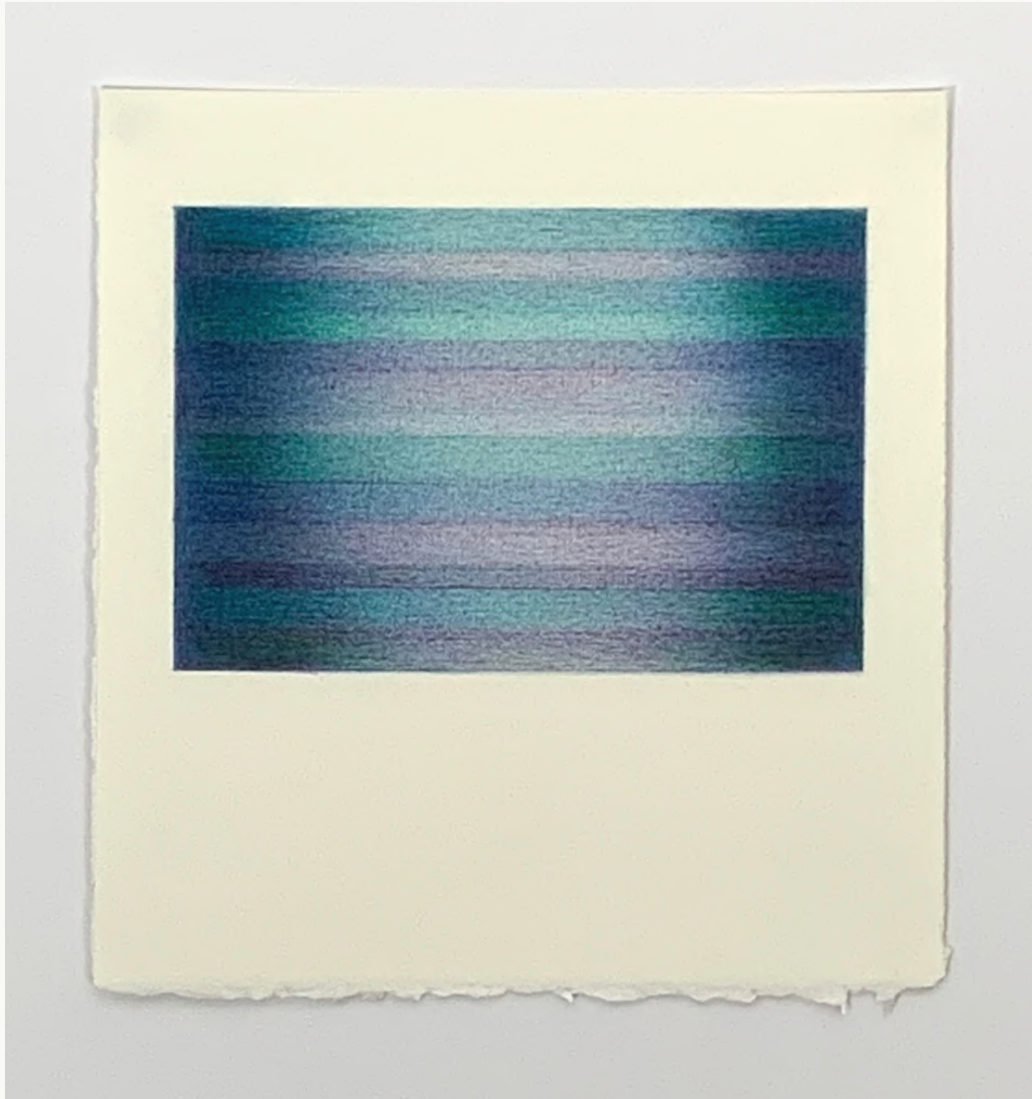

Jane Gerrish, *Shimmer: Moonlit*,
2021, colour pencil on paper, 20.5 x
19 cm (uf) 29 x 27 cm (f) $660 Sold ●