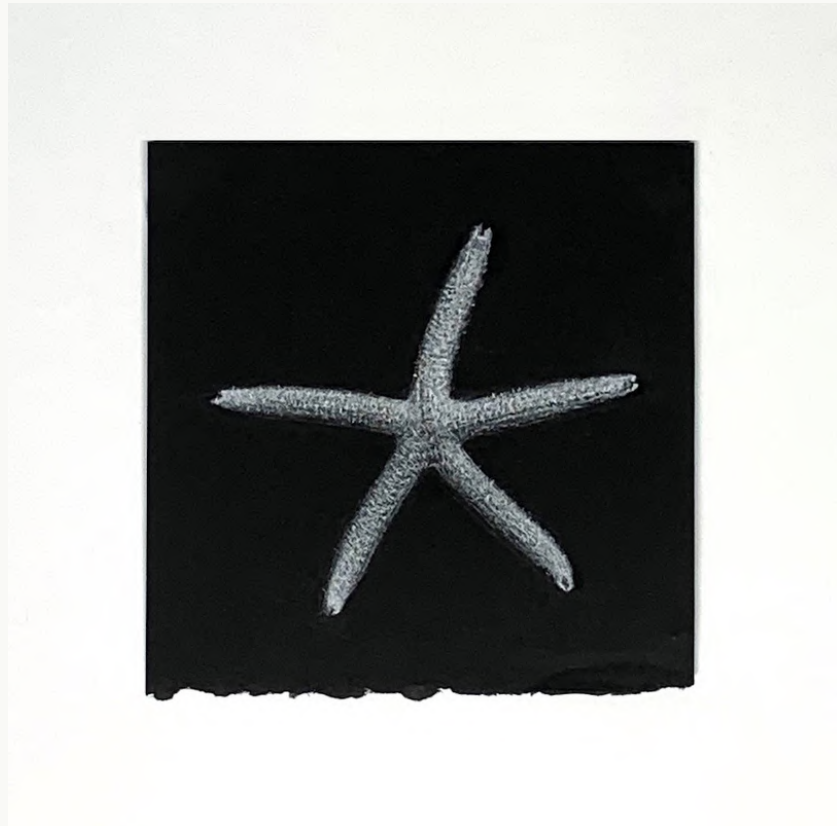

Jane Gerrish, *Weather: Tale*, 2021,
coloured & pastel pencil on paper,
10 x 10 cm (uf), 29 x 23 cm (f) \$660

Jane Gerrish, *Weather: Sculpted*,
2021, coloured & pastel pencil on
paper, 10 x 10 cm (uf), 29 x 23 cm (f)
\$660 Sold ●

Jane Gerrish, *Weather: Filigree*,
2021, coloured & pastel pencil on
paper, 10 x 10 cm (uf), 29 x 23 cm (f)
\$660 Sold ●

Jane Gerrish, *Weather: Written*,
2021, coloured & pastel pencil on
paper, 10 x 10 cm (uf), 29 x 23 cm (f)
\$660