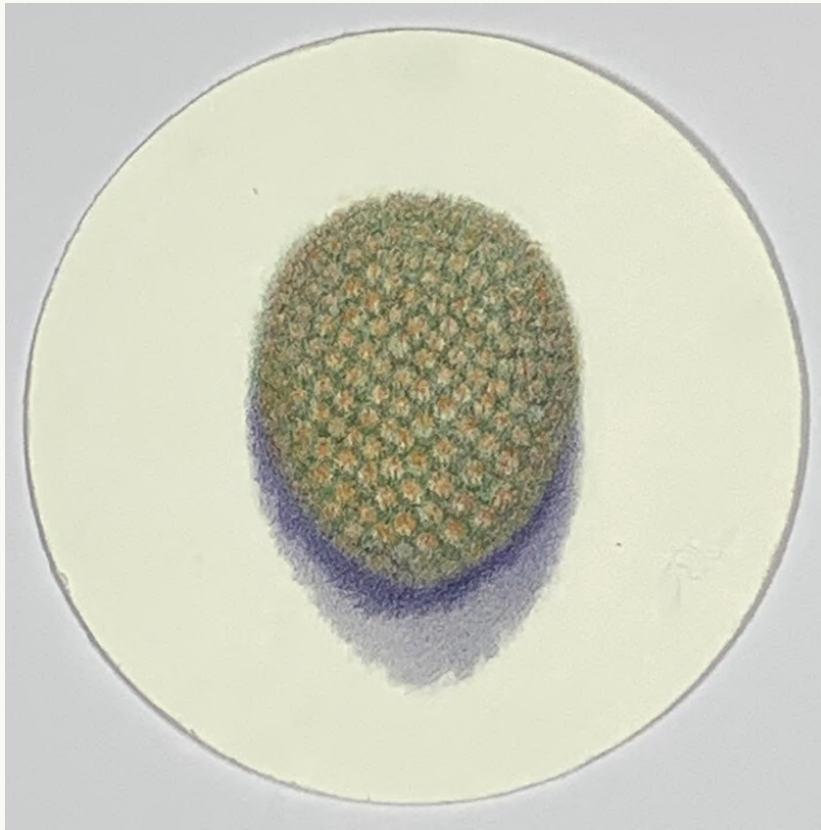

Jane Gerrish, *Shadow: Gesture*, 2021,
colour pencil on paper, 16 cm diam
(uf) 23.5 x 23.5 cm (f) \$660 Sold ●

Jane Gerrish, *Shadow: Jive*, 2021,
colour pencil on paper, 16 cm diam
(uf) 23.5 x 23.5 cm (f) \$660 Sold ●

Jane Gerrish, *Shadow: Branch*, 2021,
colour pencil on paper, 16 cm diam
(uf) 23.5 x 23.5 cm (f) \$660

Jane Gerrish, *Shadow: Cluster*, 2021,
colour pencil on paper, 16 cm diam
(uf) 23.5 x 23.5 cm (f) \$660 Sold ●

Jane Gerrish, *Shadow: Laden*, 2021,
colour pencil on paper, 16 cm diam
(uf) 23.5 x 23.5 cm (f) \$660 Sold ●

Jane Gerrish, *Shadow: Radiate*,
2021, colour pencil on paper, 16 cm
diam (uf) 23.5 x 23.5 cm (f) \$660

Jane Gerrish, *Shadow: Fuzz*, 2021,
colour pencil on paper, 16 cm diam
(uf) 23.5 x 23.5 cm (f) \$660 Sold ●

Jane Gerrish, *Shadow: Bloom*, 2021,
colour pencil on paper, 16 cm diam
(uf) 23.5 x 23.5 cm (f) \$660 Sold ●