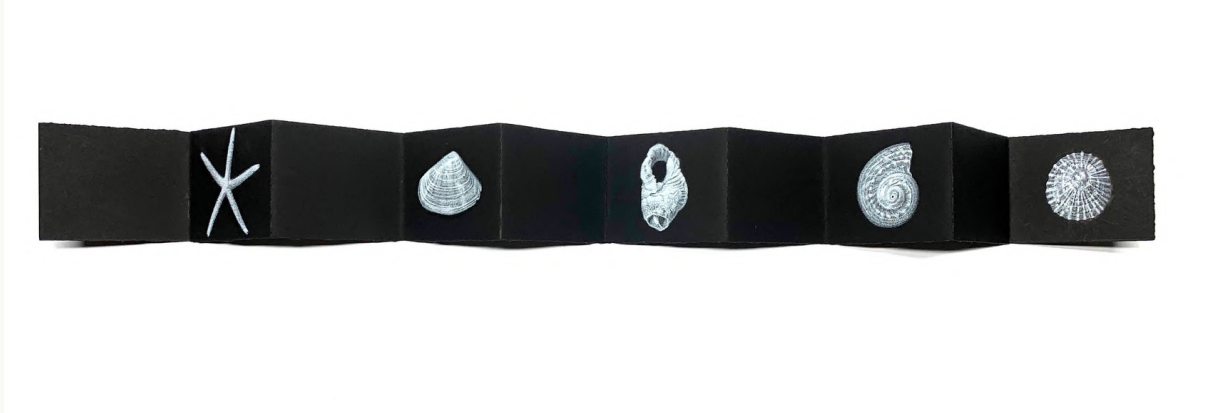

Jane Gerrish, *Weather: Echo*, 2021,
coloured & pastel pencil on paper,
concertina book, 7.5 x 91 cm (uf), $660
Sold ●