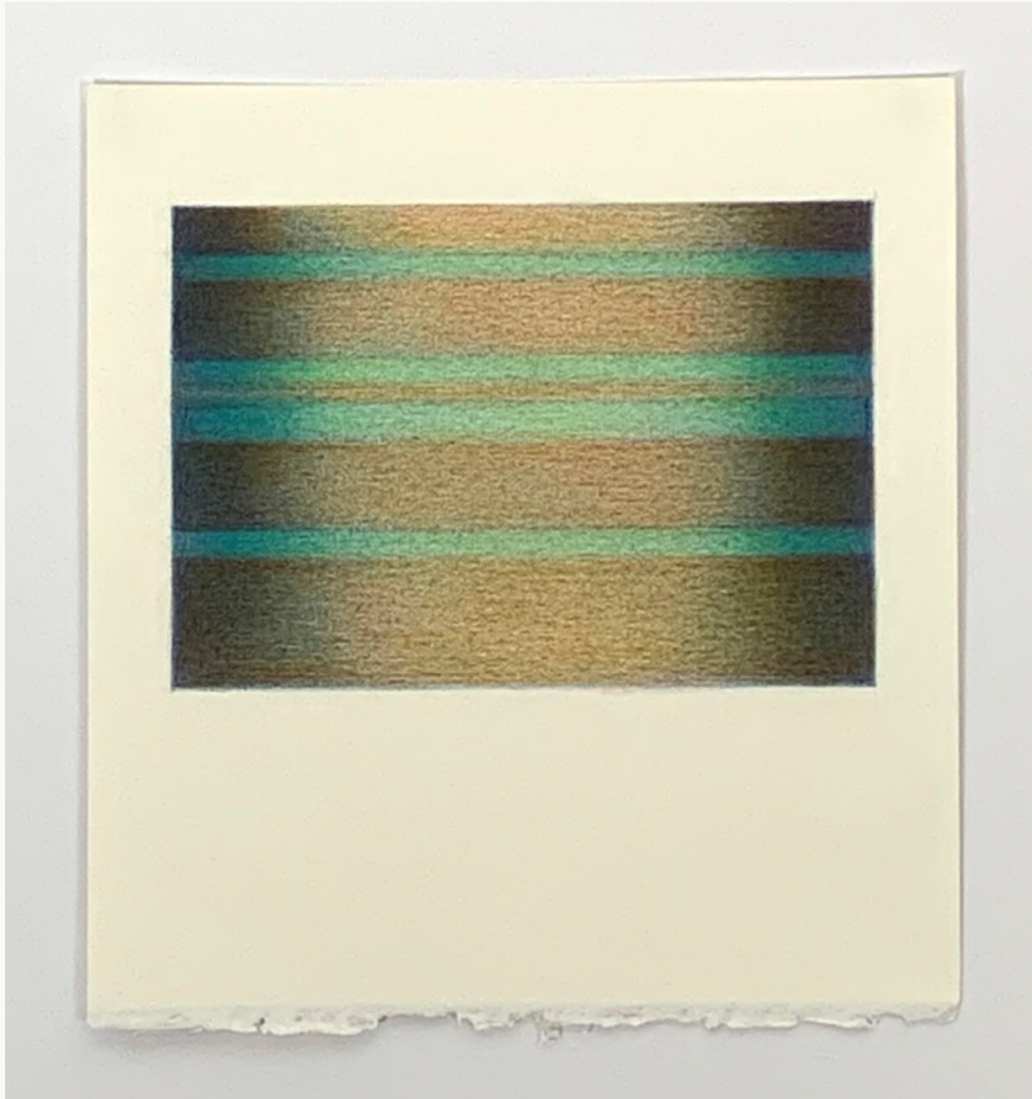

Jane Gerrish, *Shadow: Kangaroo
Paw*, 2021, colour pencil on paper,
concertina book, 15 x 100 cm (uf)
\$990 Sold ●

Jane Gerrish, *Shadow: Cumquat*, 2021,
colour pencil on paper, concertina book, 6
x 50 cm (uf) \$770 Sold ●

Jane Gerrish, *Shimmer*, 2021, colour
pencil on paper, 77 x 114.5 cm \$7,700
(f) Sold ●

Jane Gerrish, *Shimmer: Sandbar*,
2021, colour pencil on paper, 20.5 x
19 cm (uf) 29 x 27 cm (f) \$660 Sold ●

Jane Gerrish, *Shimmer: Breeze*, 2021,
colour pencil on paper, 20.5 x 19 cm
(uf) 29 x 27 cm (f) \$660 Sold ●