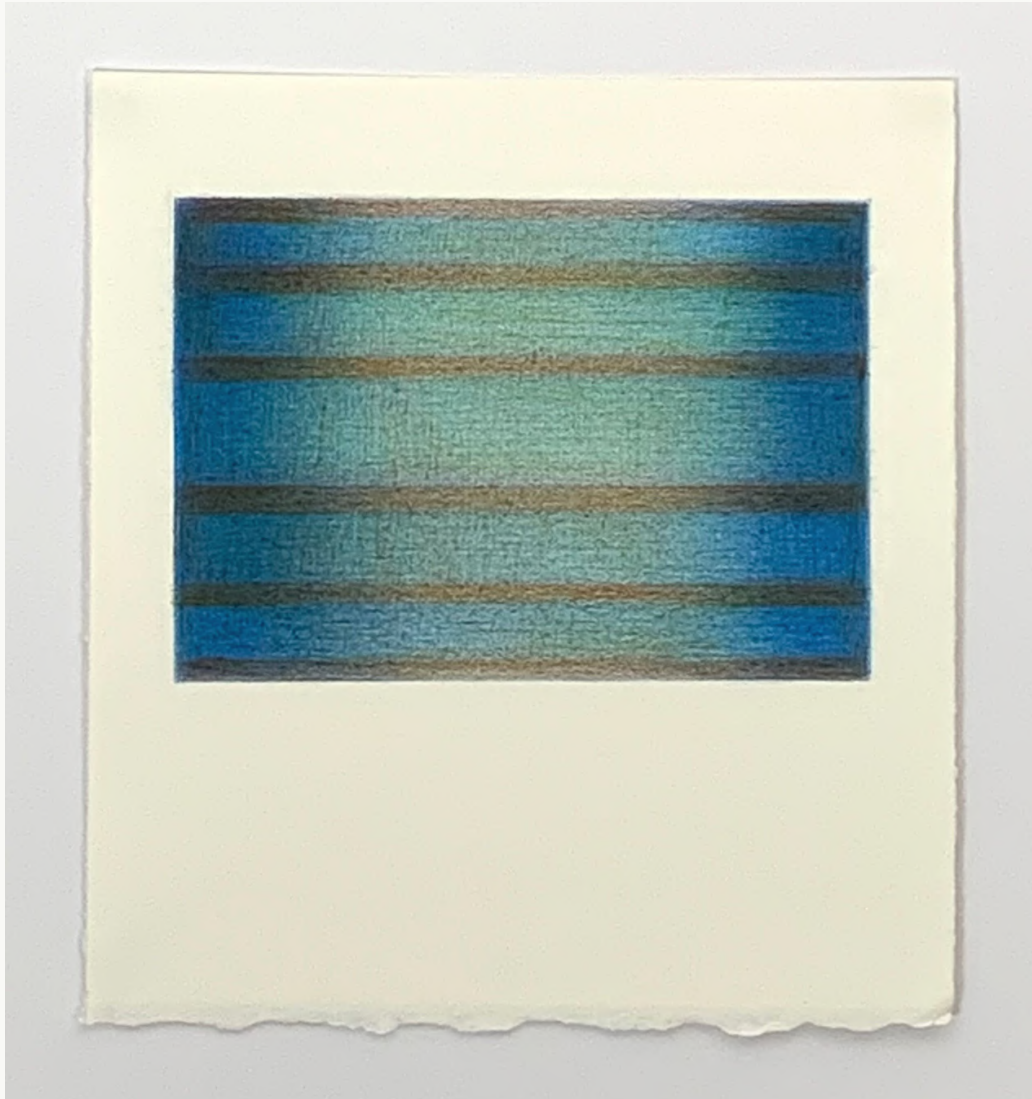

Jane Gerrish, *Shimmer: Sandbar*,
2021, colour pencil on paper, 20.5 x
19 cm (uf) 29 x 27 cm (f) $660 Sold ●