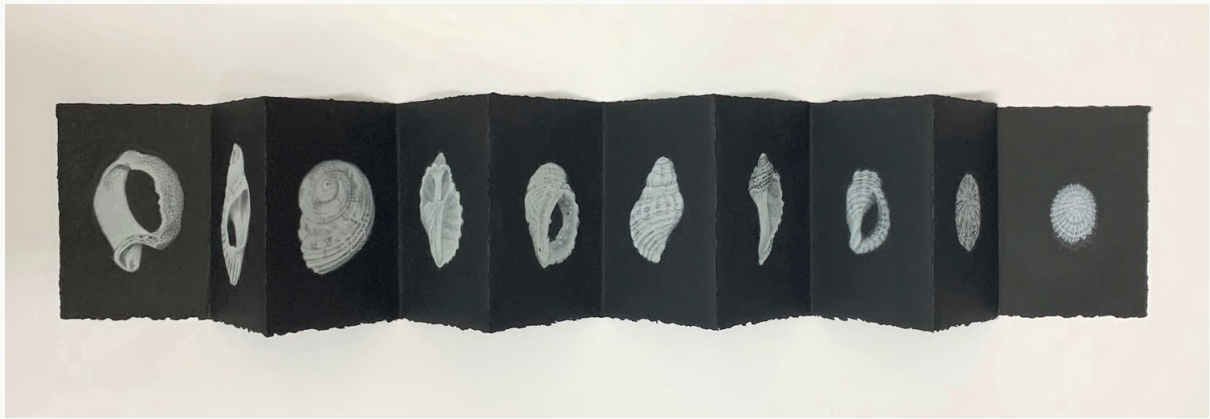

Jane Gerrish, *Weather: Collect*, 2021,
coloured & pastel pencil on paper,
concertina book, 13 x 90 cm (uf) $990