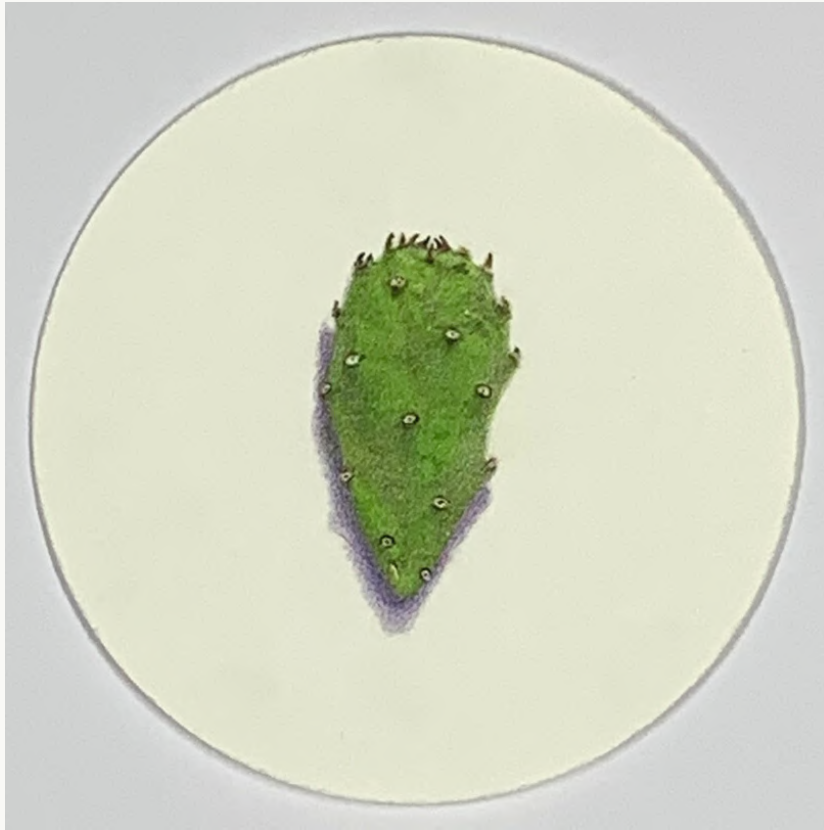

Jane Gerrish
2022

Jane Gerrish, *Shadow: Centred*,
2021, colour pencil on paper, 16 cm
diam (uf) 23.5 x 23.5 cm (f) \$660 Sold ●

Jane Gerrish, *Shadow: Spike*, 2021,
colour pencil on paper, 16 cm diam
(uf) 23.5 x 23.5 cm (f) \$660 Sold ●