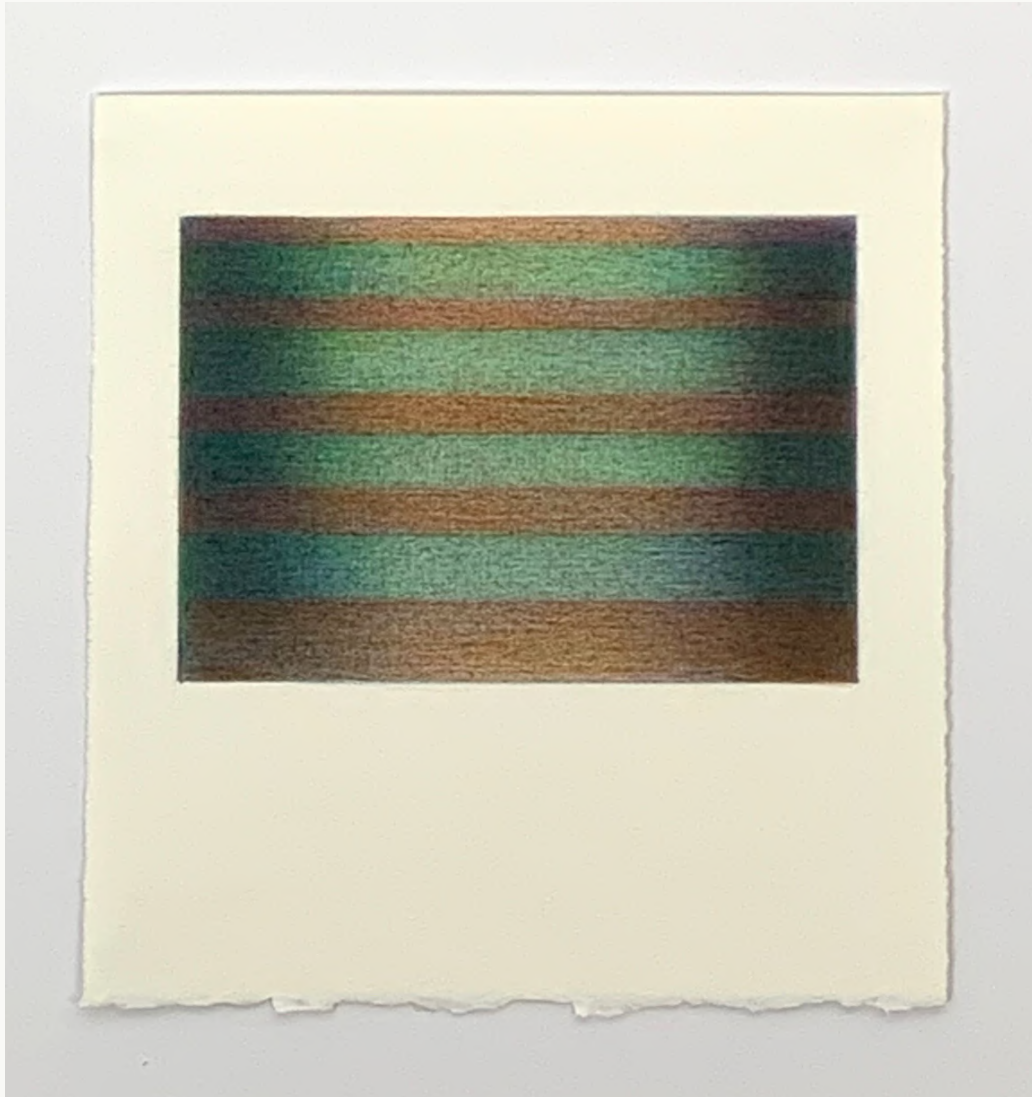

Jane Gerrish, *Shimmer: Island*, 2021,
colour pencil on paper, 20.5 x 19 cm
(uf) 29 x 27 cm (f) $660 Sold ●