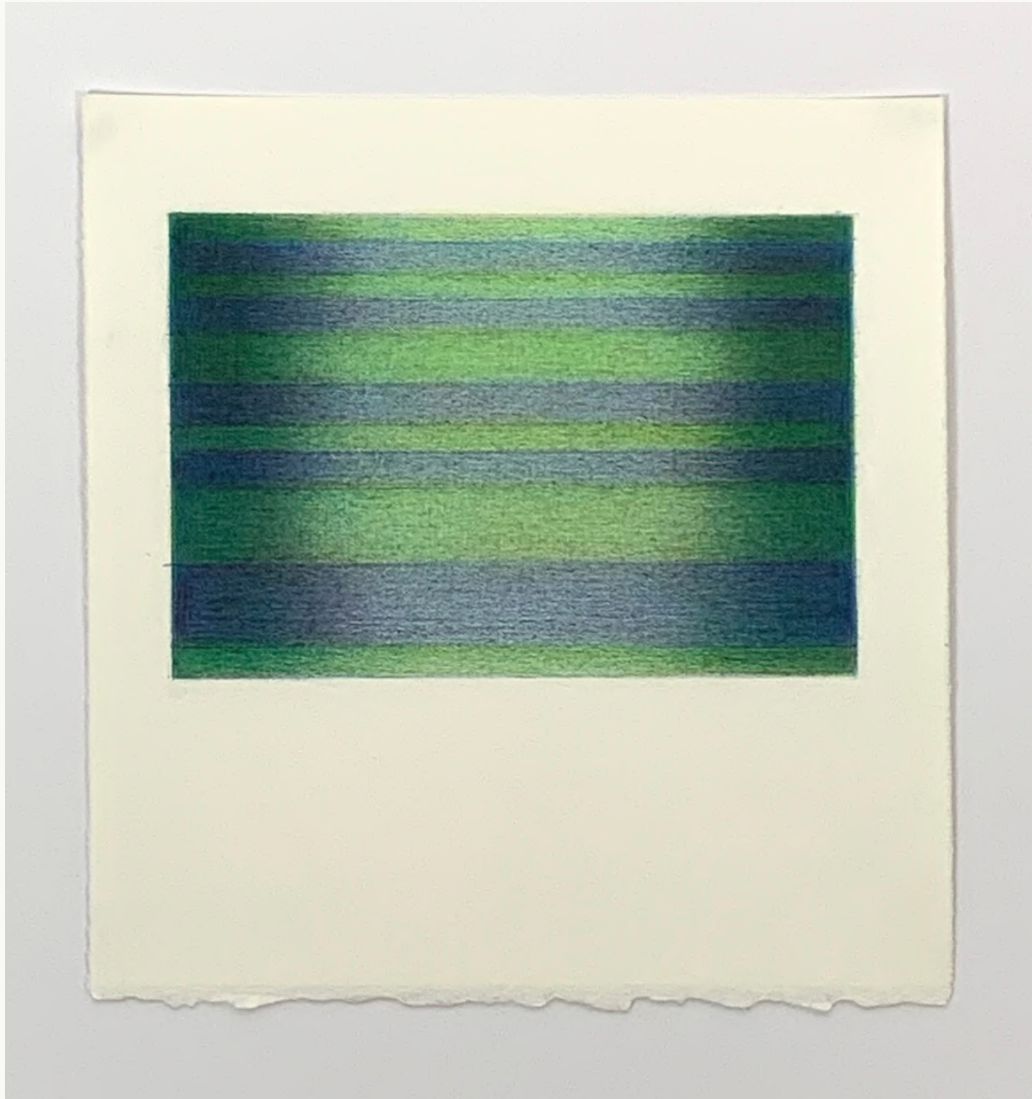

Jane Gerrish, *Shimmer*, 2021, colour
pencil on paper, 77 x 114.5 cm \$7,700
(f) Sold ●

Jane Gerrish, *Shimmer: Sandbar*,
2021, colour pencil on paper, 20.5 x
19 cm (uf) 29 x 27 cm (f) \$660 Sold ●

Jane Gerrish, *Shimmer: Breeze*, 2021,
colour pencil on paper, 20.5 x 19 cm
(uf) 29 x 27 cm (f) \$660 Sold ●