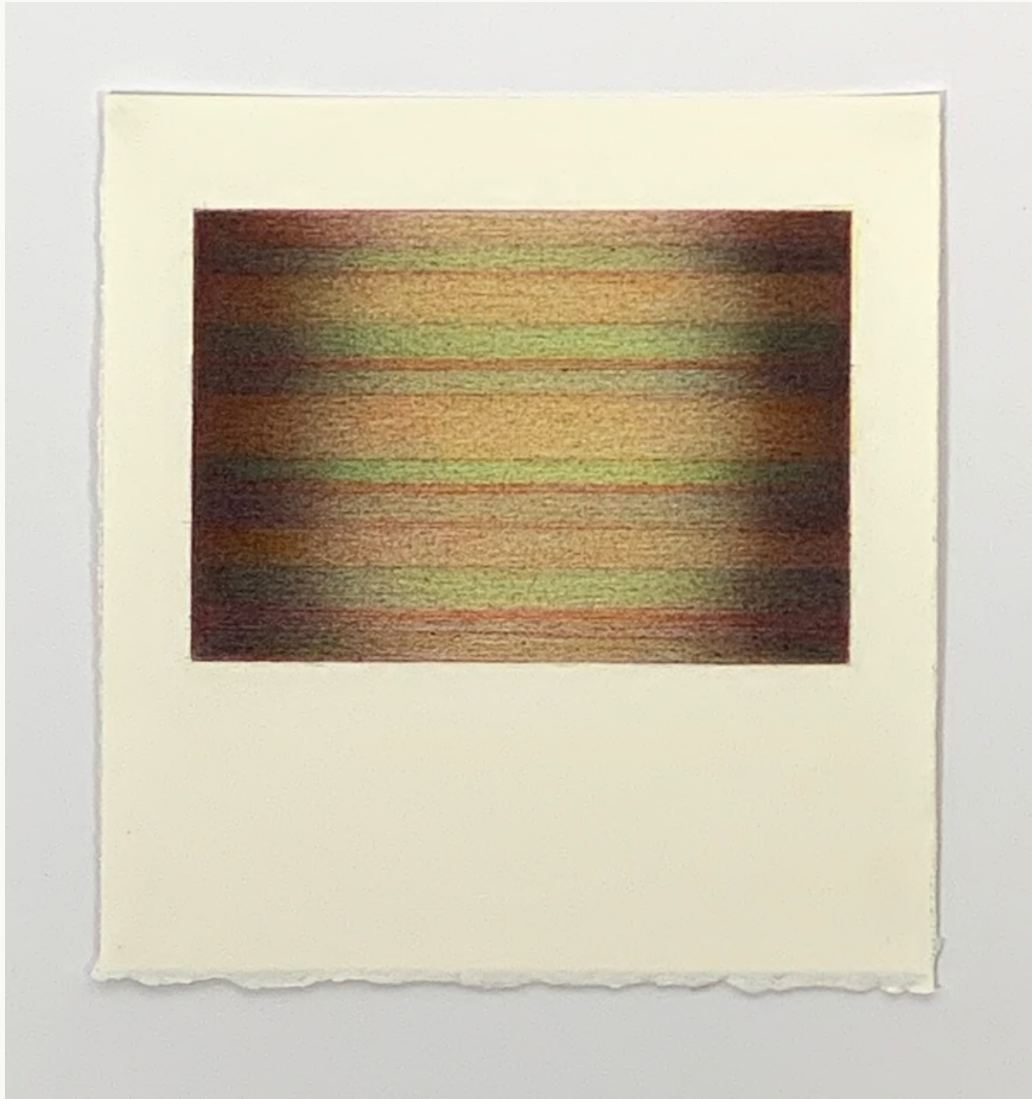

Jane Gerrish, *Shimmer: Coral*, 2021,
colour pencil on paper, 20.5 x 19 cm
(uf) 29 x 27 cm (f) $660 Sold ●