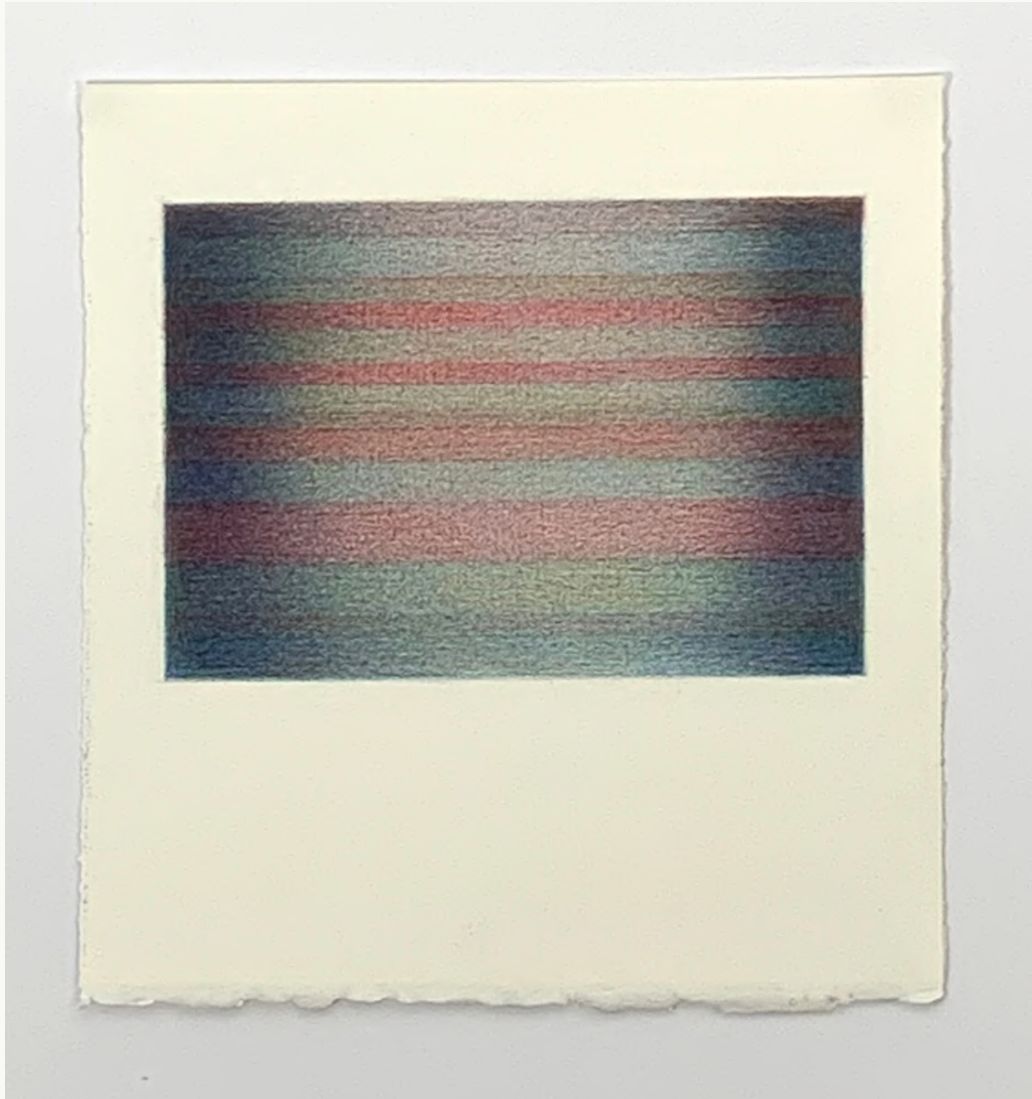

Jane Gerrish, *Shimmer: Seaweed*,
2021, colour pencil on paper, 20.5 x
19 cm (uf) 29 x 27 cm (f) $660 Sold ●