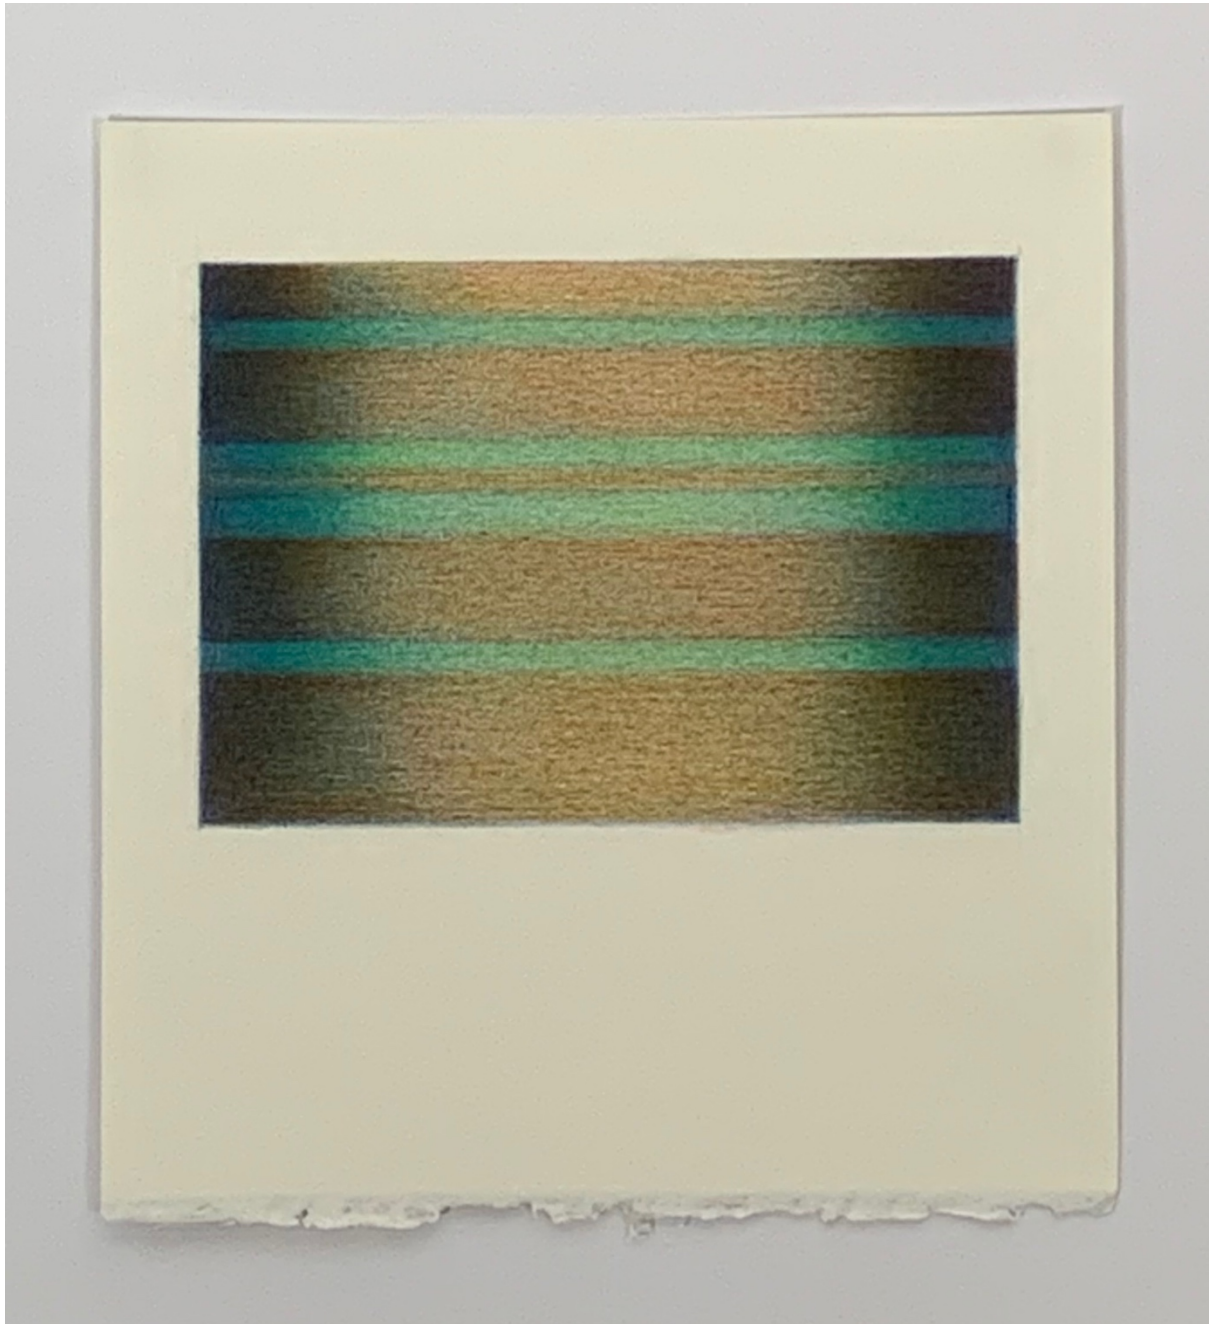

Jane Gerrish, Shimmer, 2021, colour pencil on paper, 77 x 114.5 cm $7,700 (f) Sold