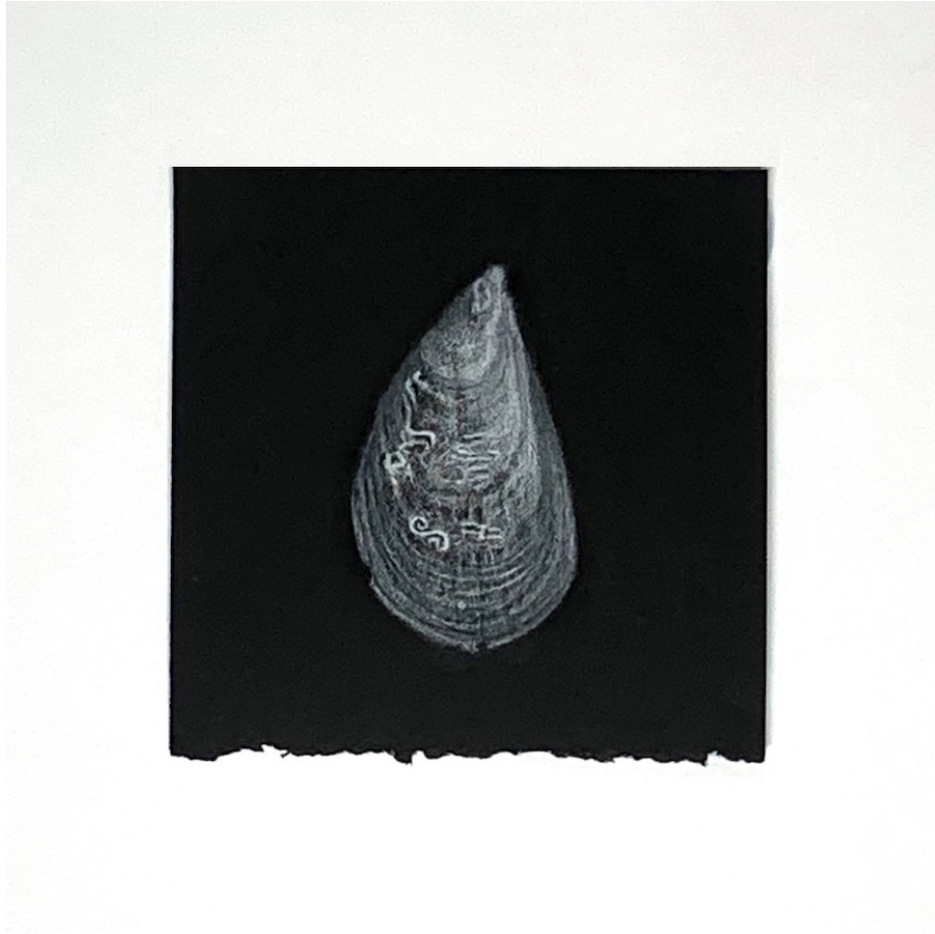

Jane Gerrish, Weather: Sculpted, 2021, coloured & pastel pencil on paper, 10 x 10 cm (uf),
29 x 23 cm (f) $660 Sold