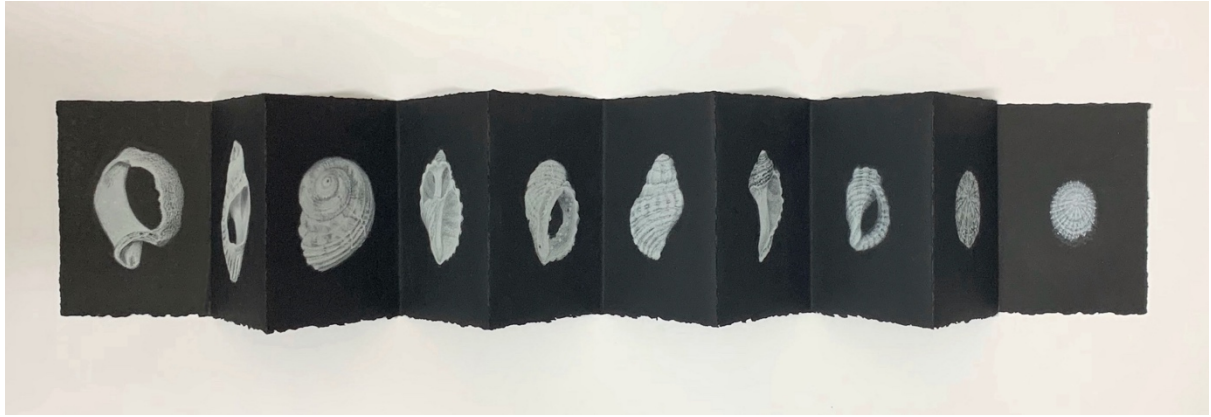

Jane Gerrish, *Weather: Collect*, 2021, coloured & pastel pencil on paper, concertina book, 13 x 90 cm (uf) $990