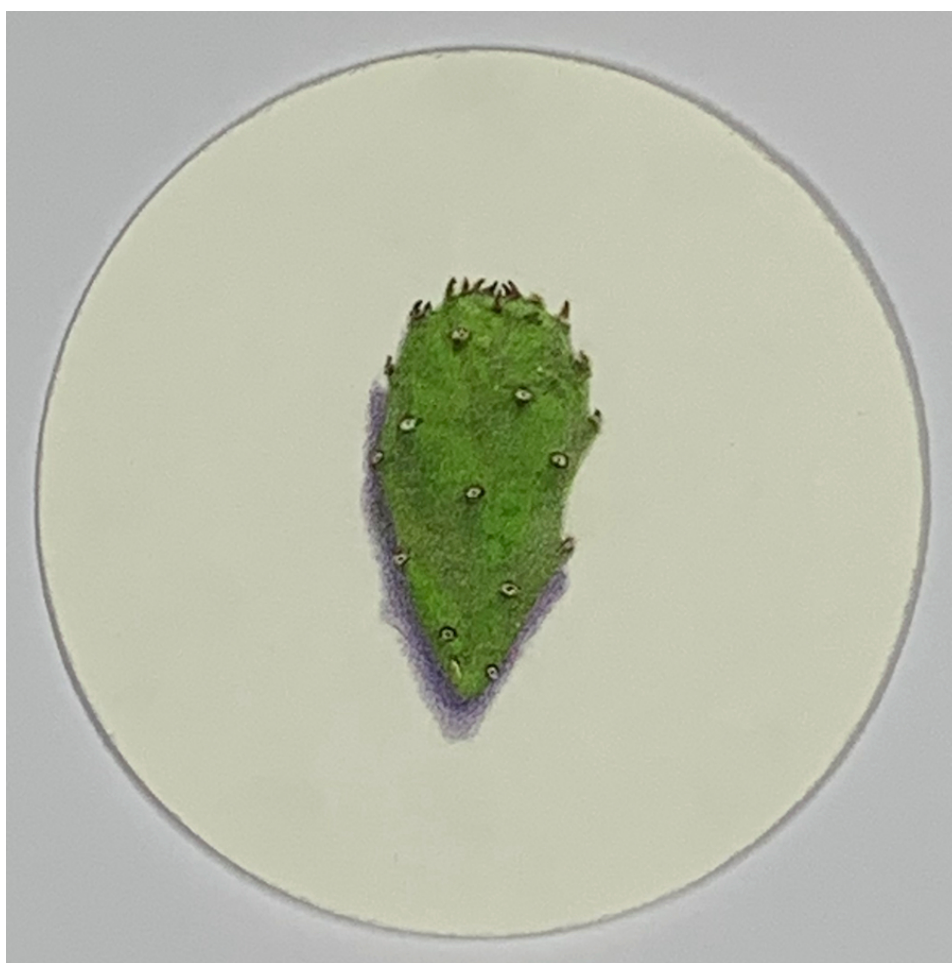

Jane Gerrish 2022

Jane Gerrish, Shadow Series, 2021, colour pencil on paper, 24 drawings, 16 cm diam (uf)
23.5 x 23.5 cm (f) \$660 (each)

Jane Gerrish, Shadow: Centred, 2021, colour pencil on paper, 16 cm diam (uf) 23.5 x 23.5 cm (f) \$660 Sold