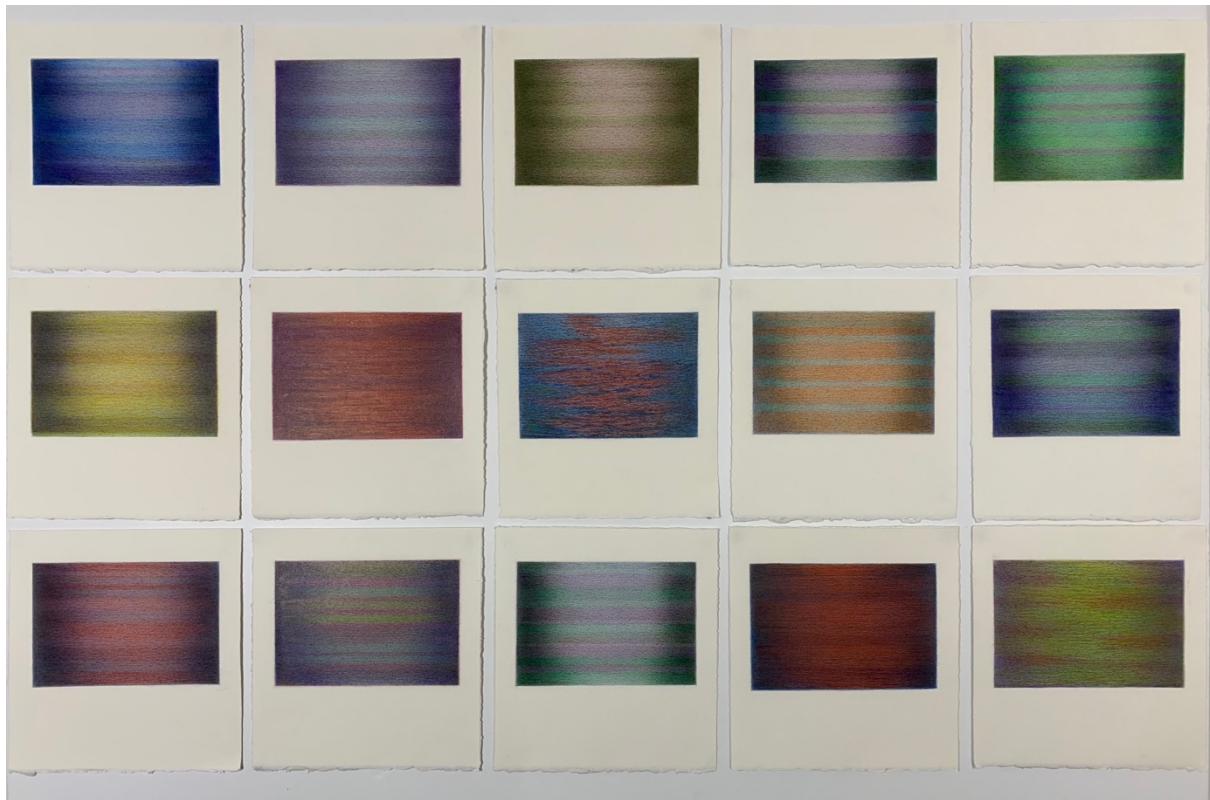

Jane Gerrish, *Shadow: Cumquat*, 2021, colour pencil on paper, concertina book, 6 x 50 cm (uf) $770 Sold