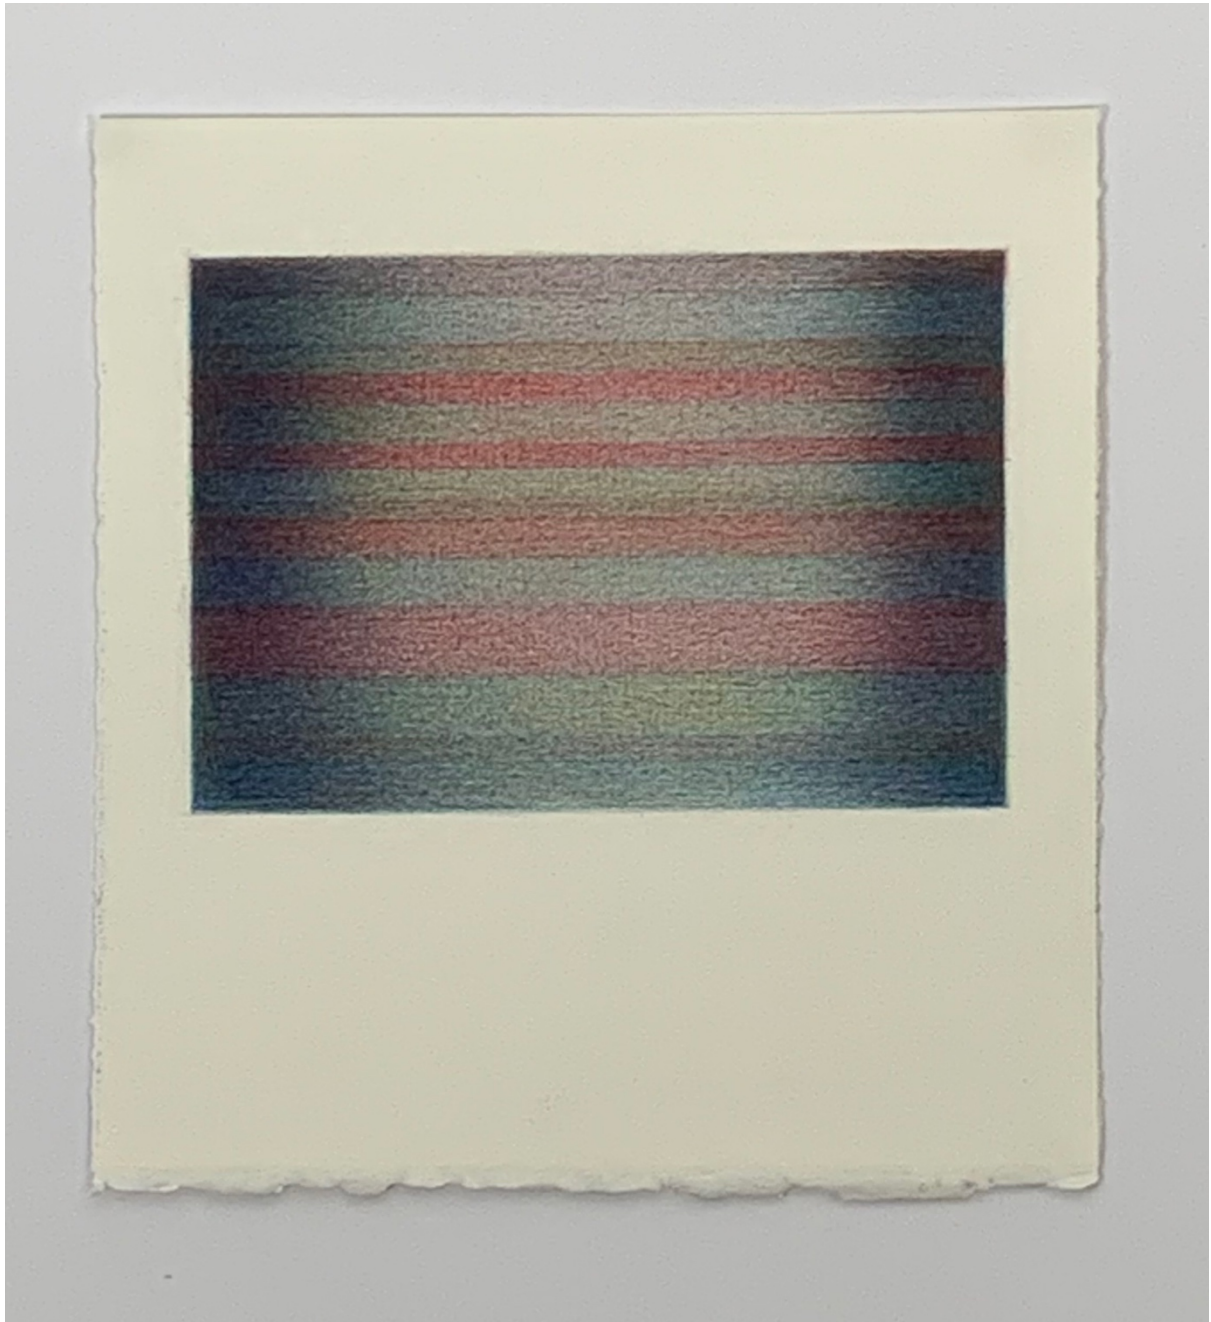

Jane Gerrish, Shimmer: Seaweed, 2021, colour pencil on paper, 20.5 x 19 cm (uf) 29 x 27 cm
(f) $660 Sold