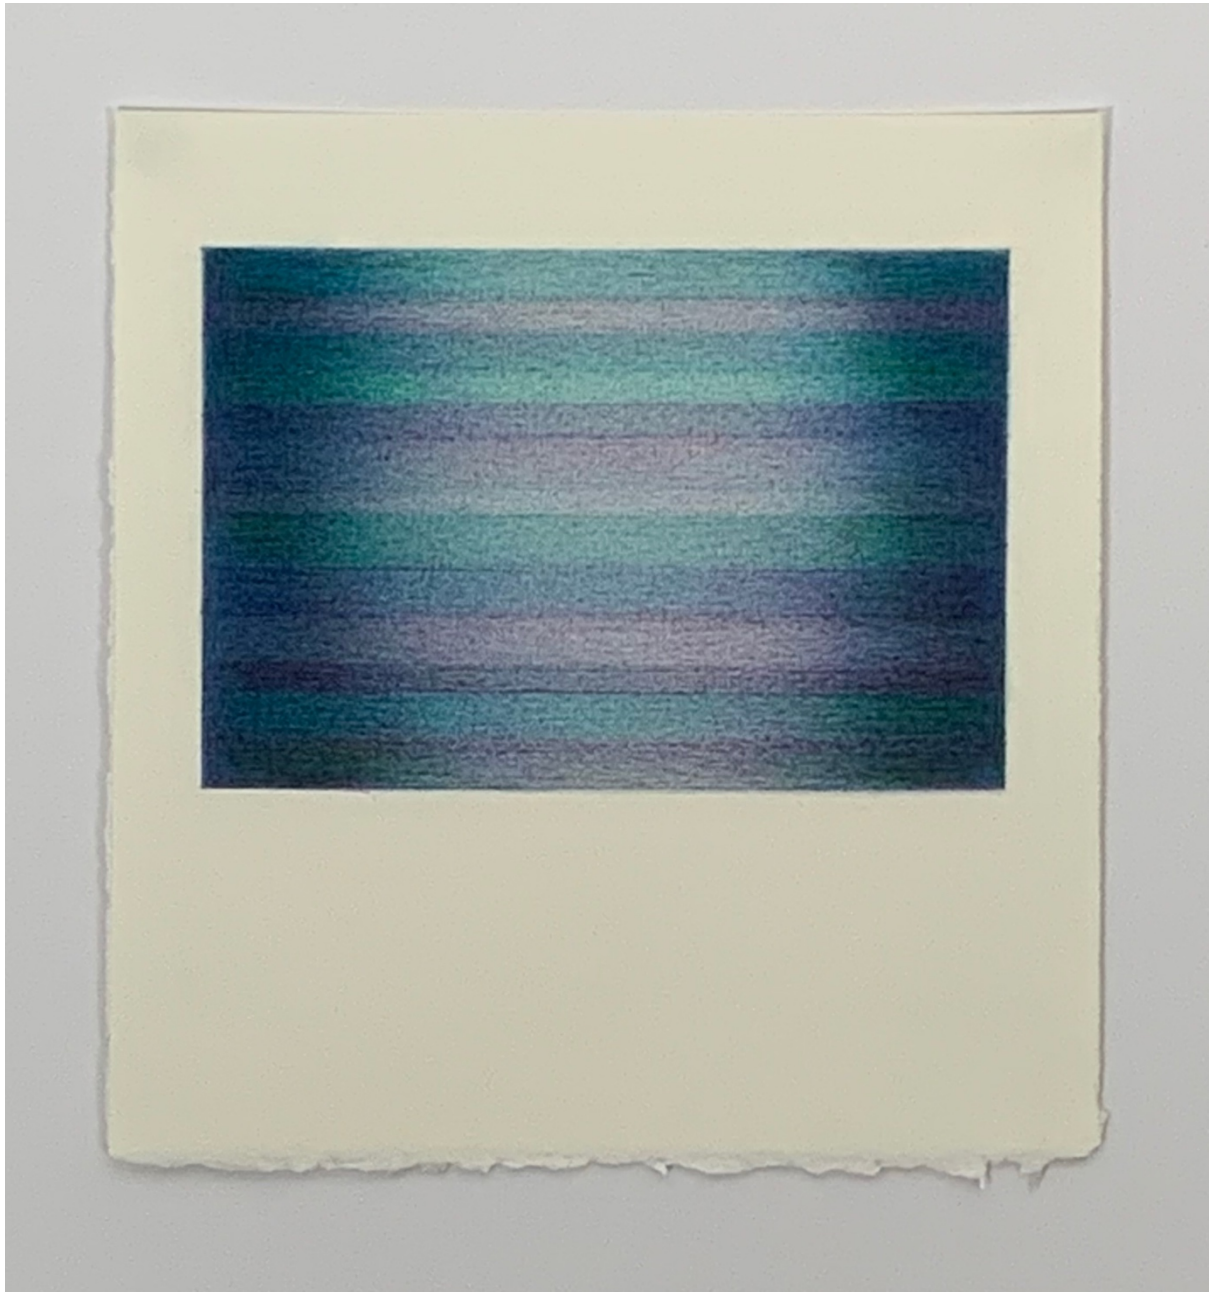

Jane Gerrish, Shimmer: Moonlit, 2021, colour pencil on paper, 20.5 x 19 cm (uf) 29 x 27 cm (f) $660 Sold