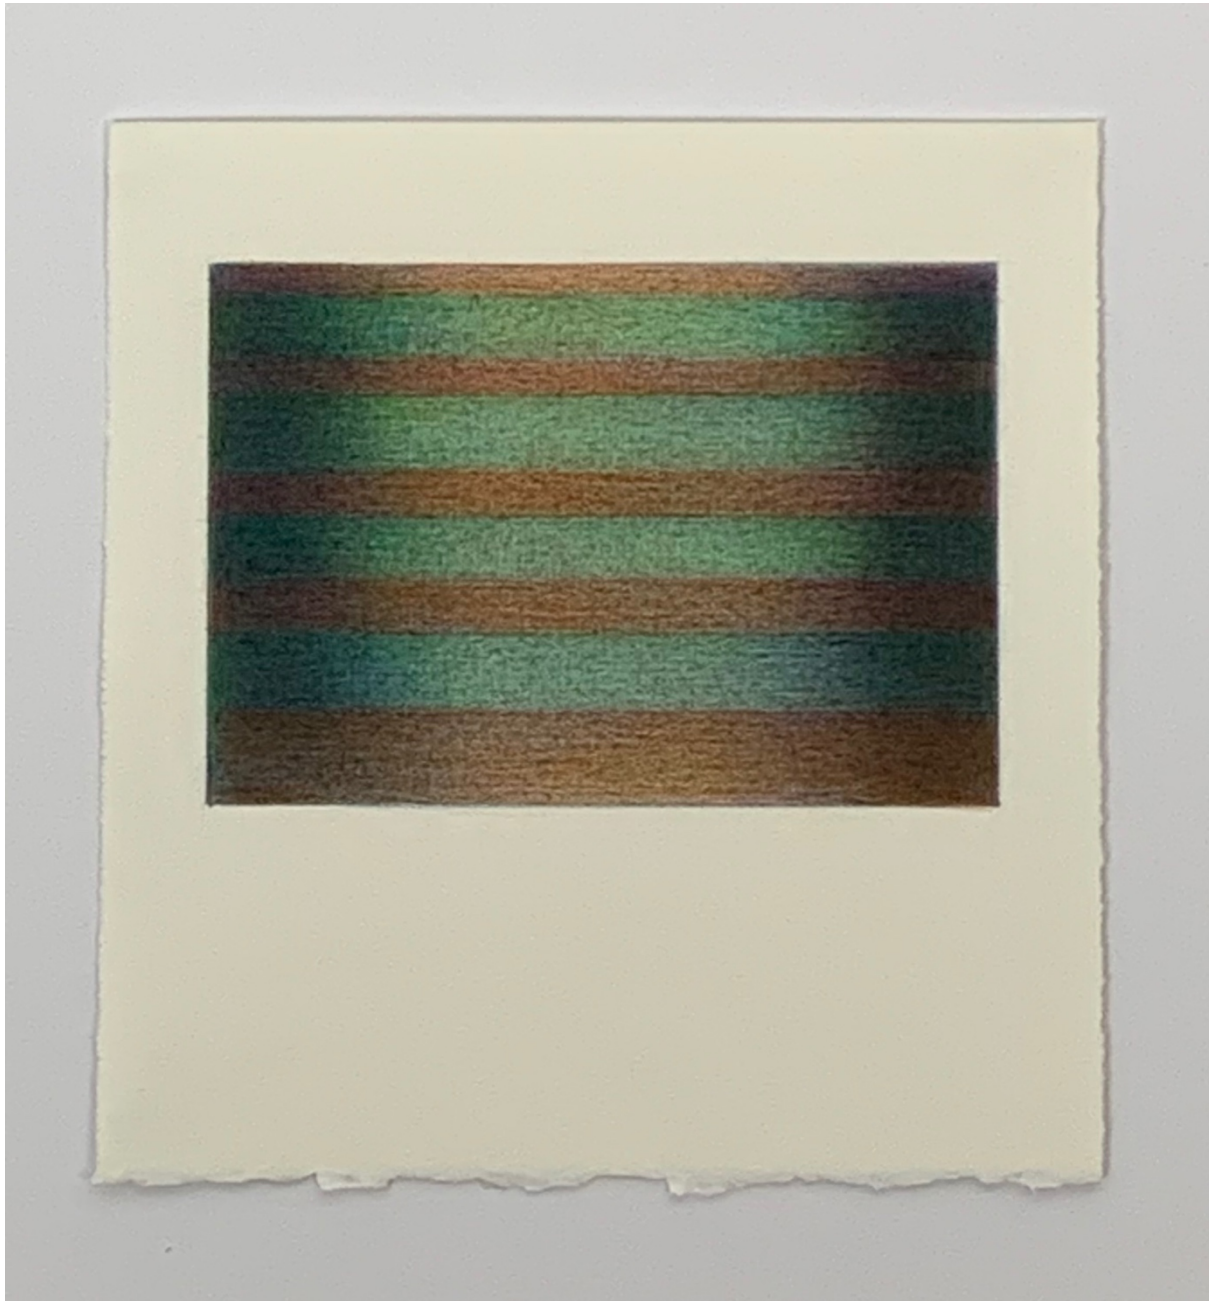

Jane Gerrish, Shimmer: Island, 2021, colour pencil on paper, 20.5 x 19 cm (uf) 29 x 27 cm (f)
$660 Sold