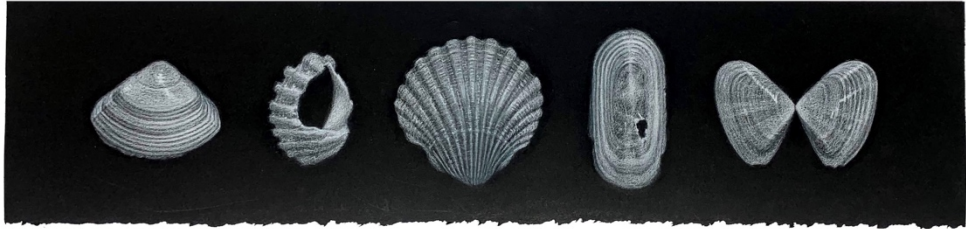

Jane Gerrish, Shimmer: Moonlit, 2021, colour pencil on paper, 20.5 x 19 cm (uf) 29 x 27 cm (f) \$660 Sold

Jane Gerrish, Shimmer: Island, 2021, colour pencil on paper, 20.5 x 19 cm (uf) 29 x 27 cm (f)
\$660 Sold

Jane Gerrish, Shimmer: Seaweed, 2021, colour pencil on paper, 20.5 x 19 cm (uf) 29 x 27 cm
(f) \$660 Sold

Jane Gerrish, Shimmer: Coral, 2021, colour pencil on paper, 20.5 x 19 cm (uf) 29 x 27 cm (f)
\$660 Sold

Jane Gerrish, Shimmer: Sunset, 2021, colour pencil on paper, 20.5 x 19 cm (uf) 29 x 27 cm (f)
\$660 Sold

Jane Gerrish, Shimmer: Shallows, 2021, colour pencil on paper, 20.5 x 19 cm (uf) 29 x 27 cm (f) \$660 Sold