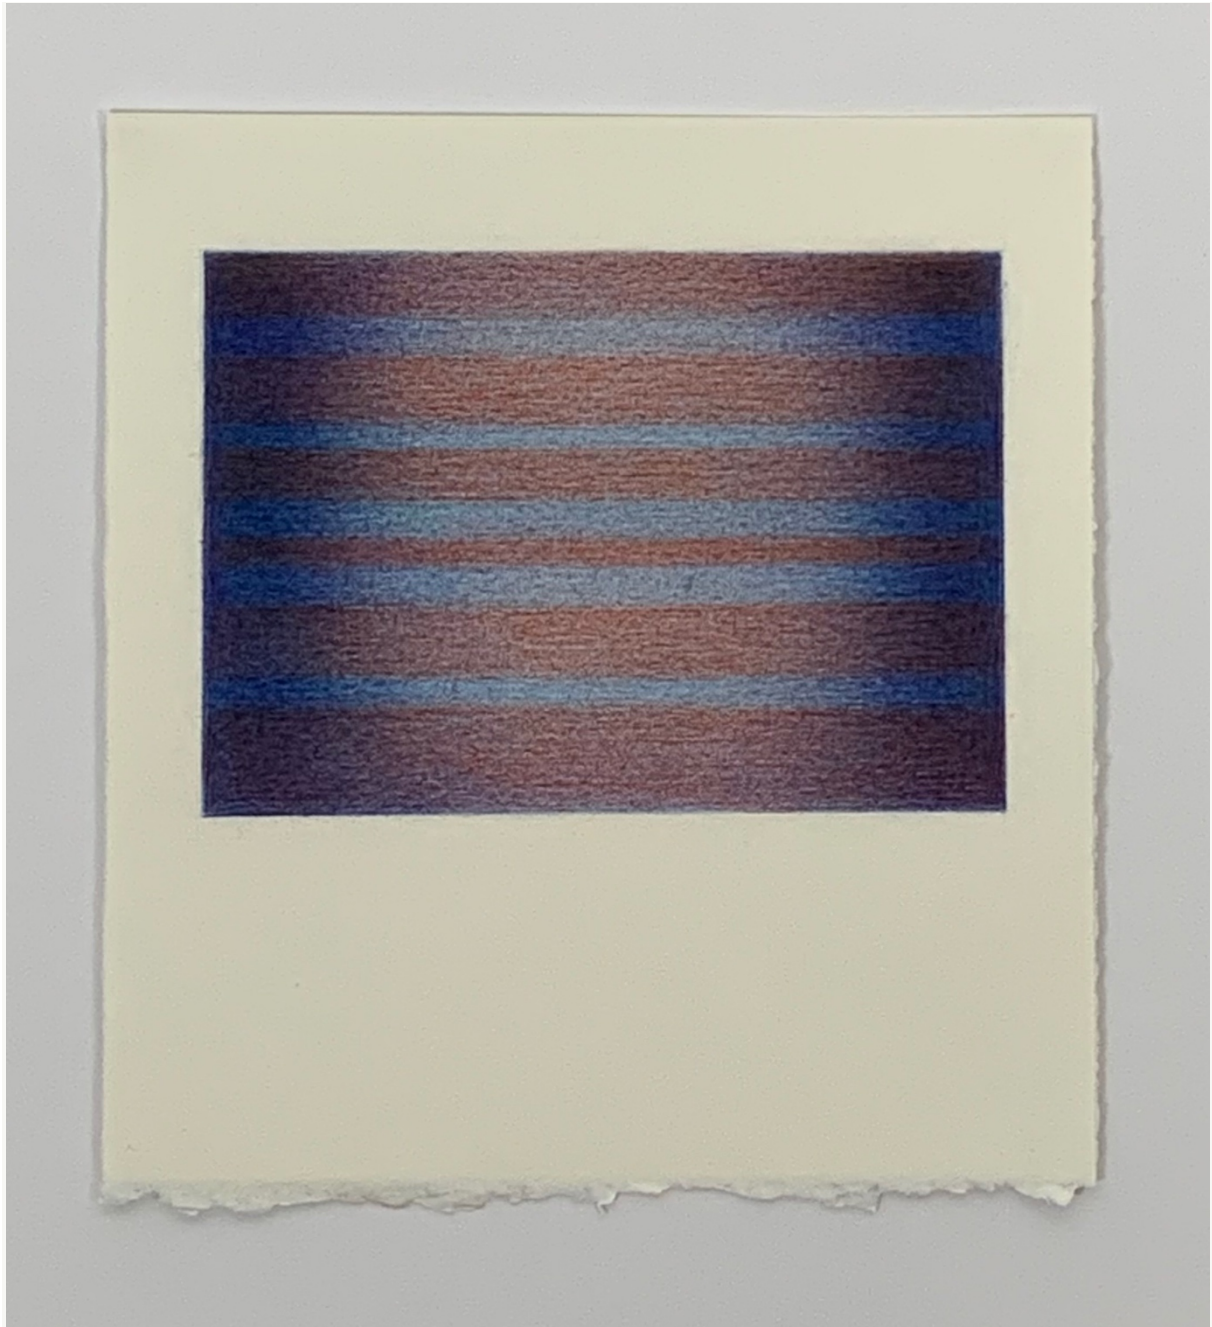

Jane Gerrish, Shimmer: Rockpool, 2021, colour pencil on paper, 20.5 x 19 cm (uf) 29 x 27 cm (f) $660 Sold