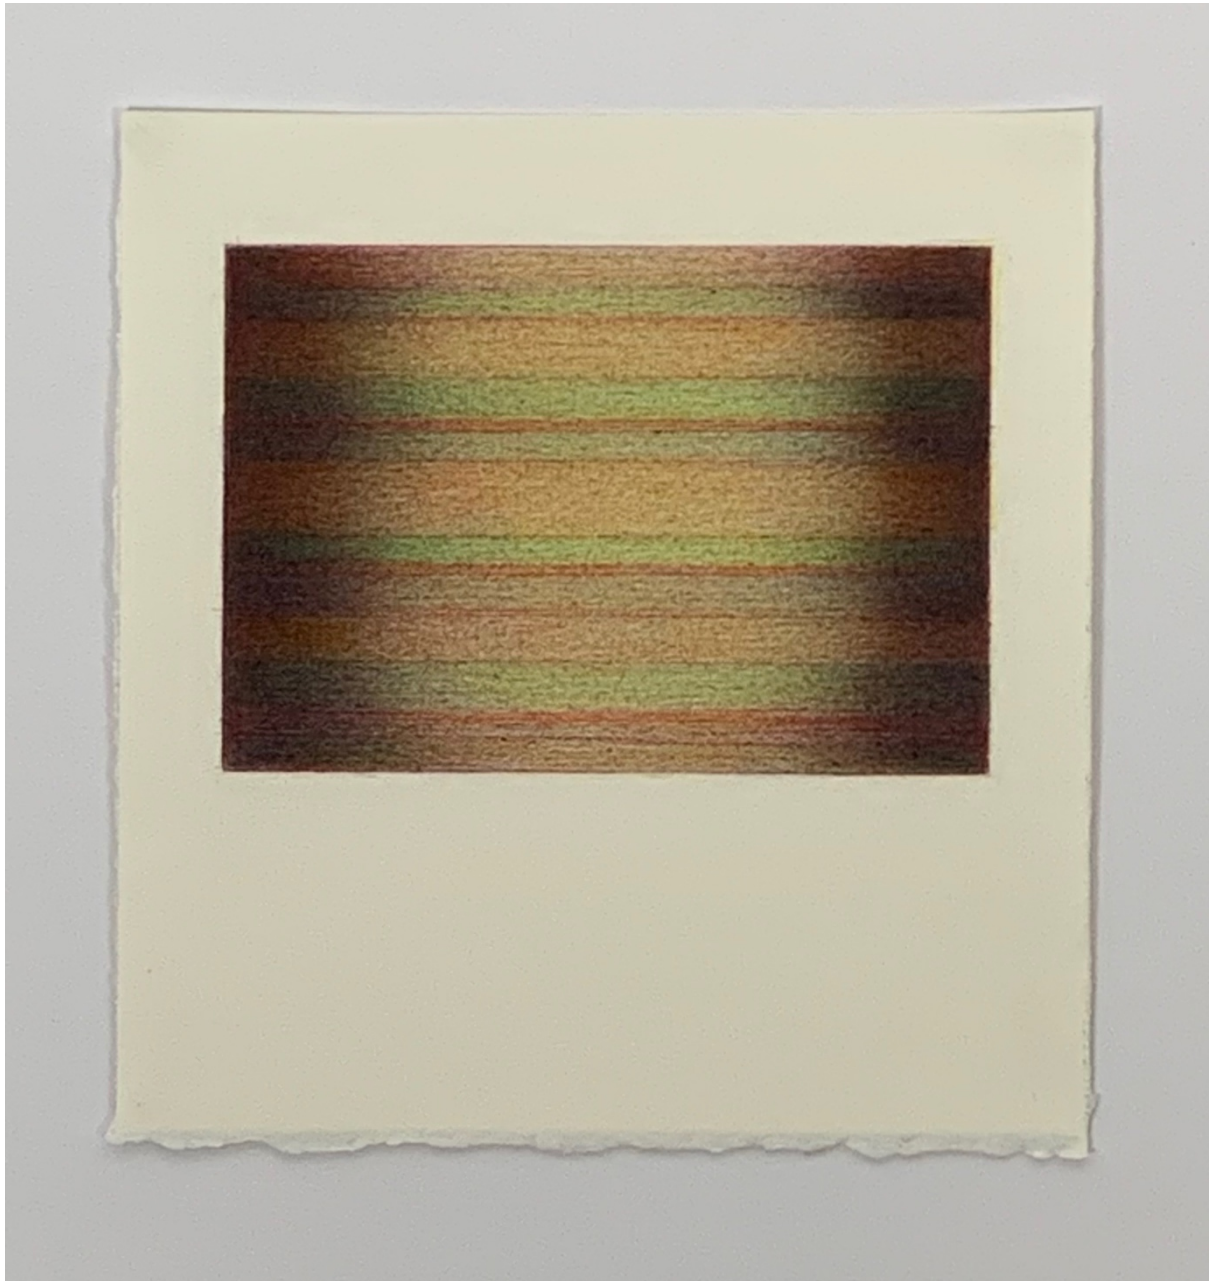

Jane Gerrish, Shimmer: Breeze, 2021, colour pencil on paper, 20.5 x 19 cm (uf) 29 x 27 cm (f)
\$660 Sold

Jane Gerrish, Shimmer: Rockpool, 2021, colour pencil on paper, 20.5 x 19 cm (uf) 29 x 27 cm (f) \$660 Sold

Jane Gerrish, Shimmer: Moonlit, 2021, colour pencil on paper, 20.5 x 19 cm (uf) 29 x 27 cm (f) \$660 Sold

Jane Gerrish, Shimmer: Island, 2021, colour pencil on paper, 20.5 x 19 cm (uf) 29 x 27 cm (f)
\$660 Sold

Jane Gerrish, Shimmer: Seaweed, 2021, colour pencil on paper, 20.5 x 19 cm (uf) 29 x 27 cm
(f) \$660 Sold

Jane Gerrish, Shimmer: Coral, 2021, colour pencil on paper, 20.5 x 19 cm (uf) 29 x 27 cm (f)
\$660 Sold