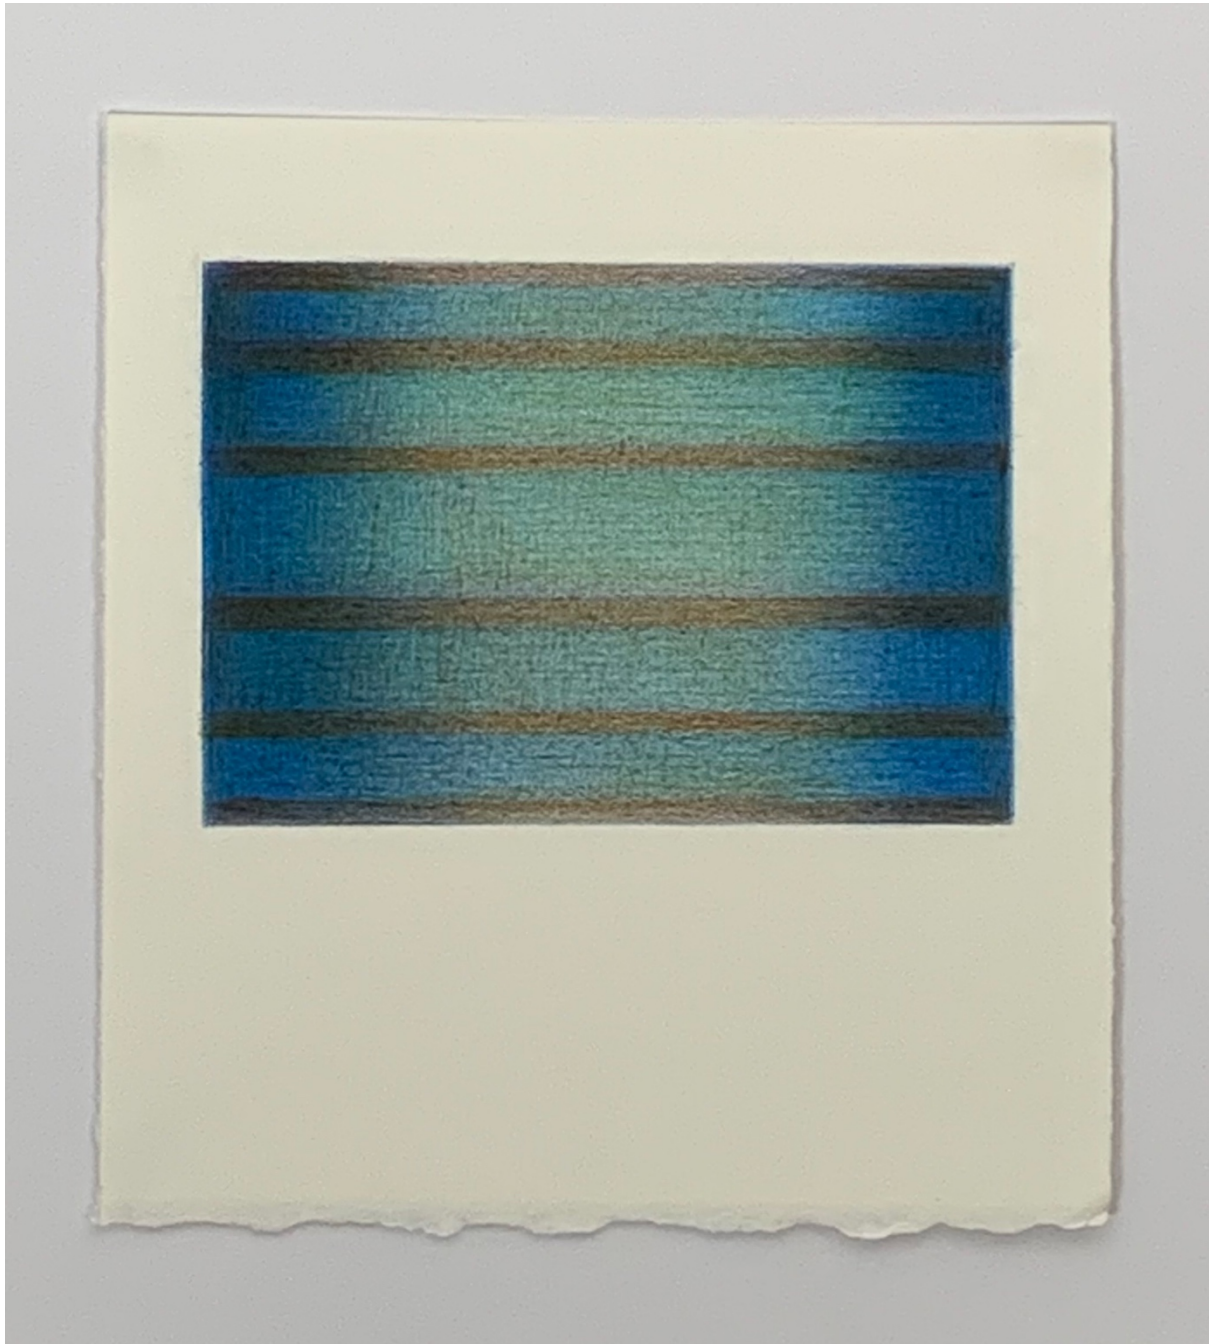

Jane Gerrish, Shimmer: Sandbar, 2021, colour pencil on paper, 20.5 x 19 cm (uf) 29 x 27 cm (f) $660 Sold