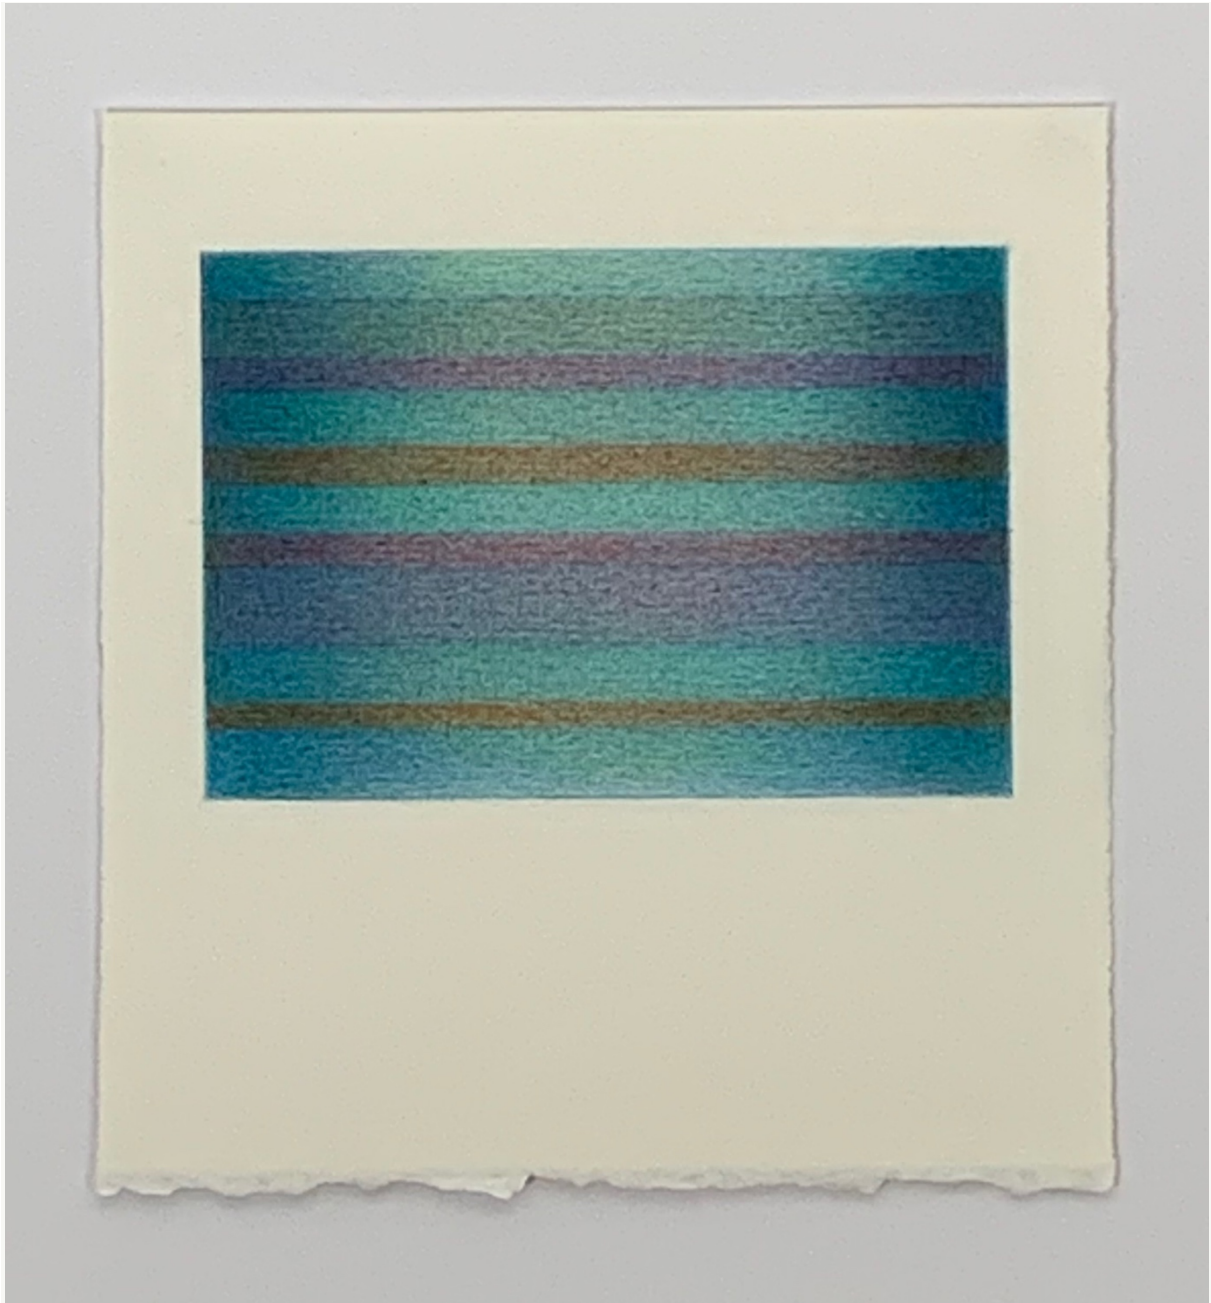

Jane Gerrish, Shimmer: Sunset, 2021, colour pencil on paper, 20.5 x 19 cm (uf) 29 x 27 cm (f)
$660 Sold