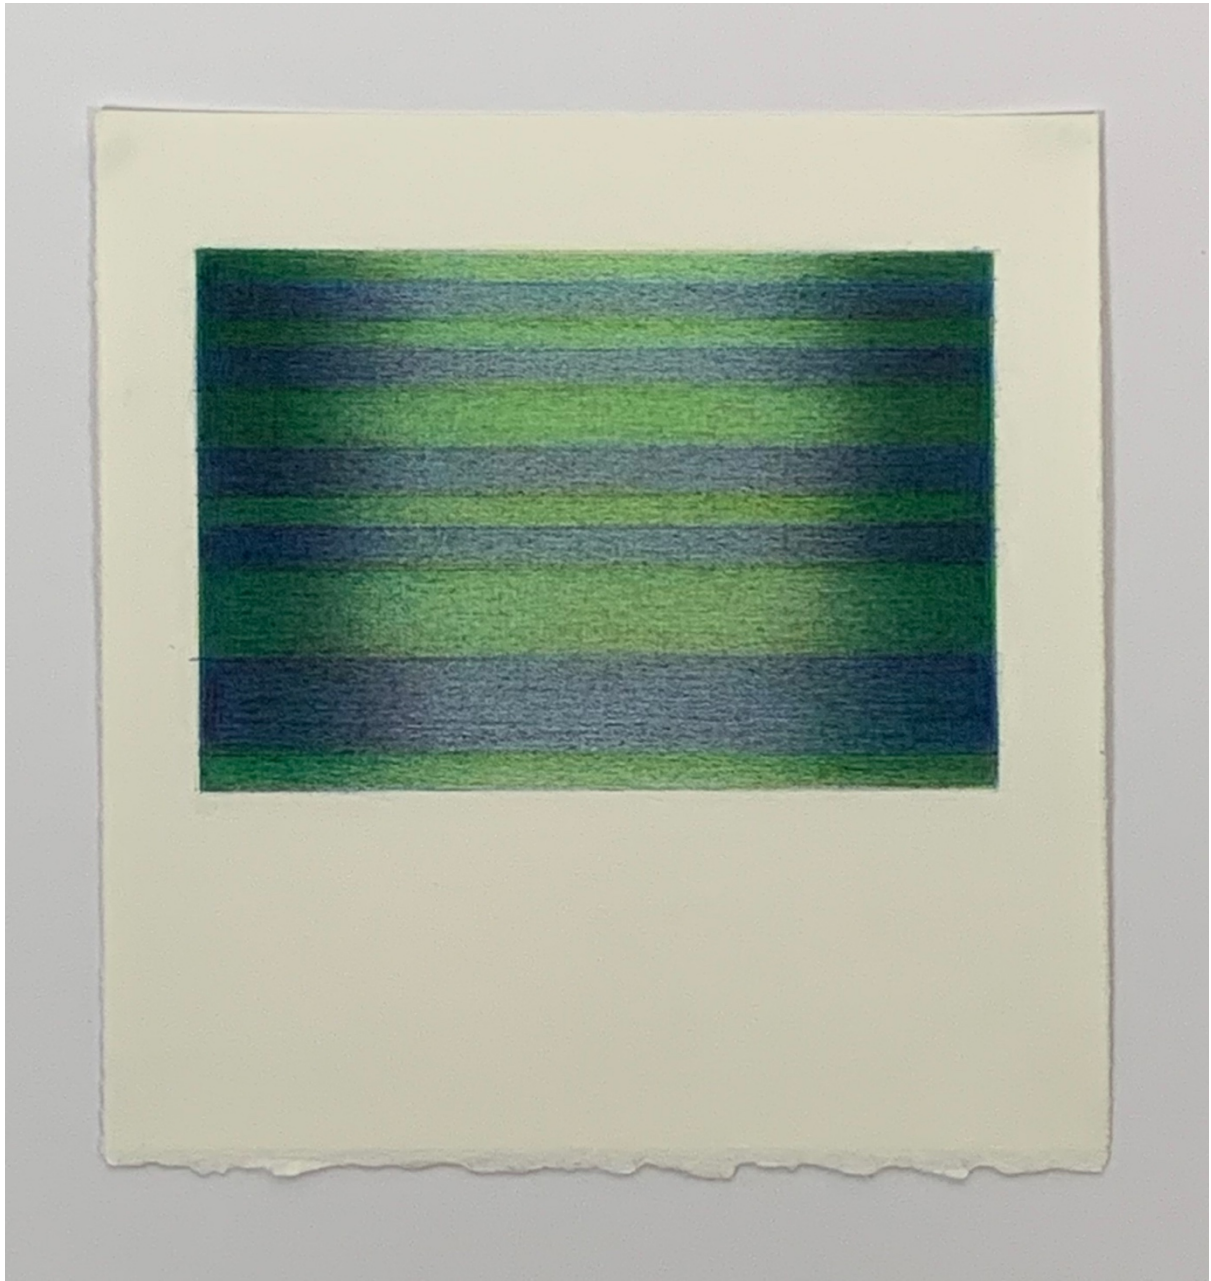

Jane Gerrish, *Shadow: Cumquat*, 2021, colour pencil on paper, concertina book, 6 x 50 cm (uf) \$770 Sold

Jane Gerrish, Shimmer, 2021, colour pencil on paper, 77 x 114.5 cm \$7,700 (f) Sold

Jane Gerrish, Shimmer: Sandbar, 2021, colour pencil on paper, 20.5 x 19 cm (uf) 29 x 27 cm (f) \$660 Sold

Jane Gerrish, Shimmer: Breeze, 2021, colour pencil on paper, 20.5 x 19 cm (uf) 29 x 27 cm (f)
\$660 Sold

Jane Gerrish, Shimmer: Rockpool, 2021, colour pencil on paper, 20.5 x 19 cm (uf) 29 x 27 cm (f) \$660 Sold