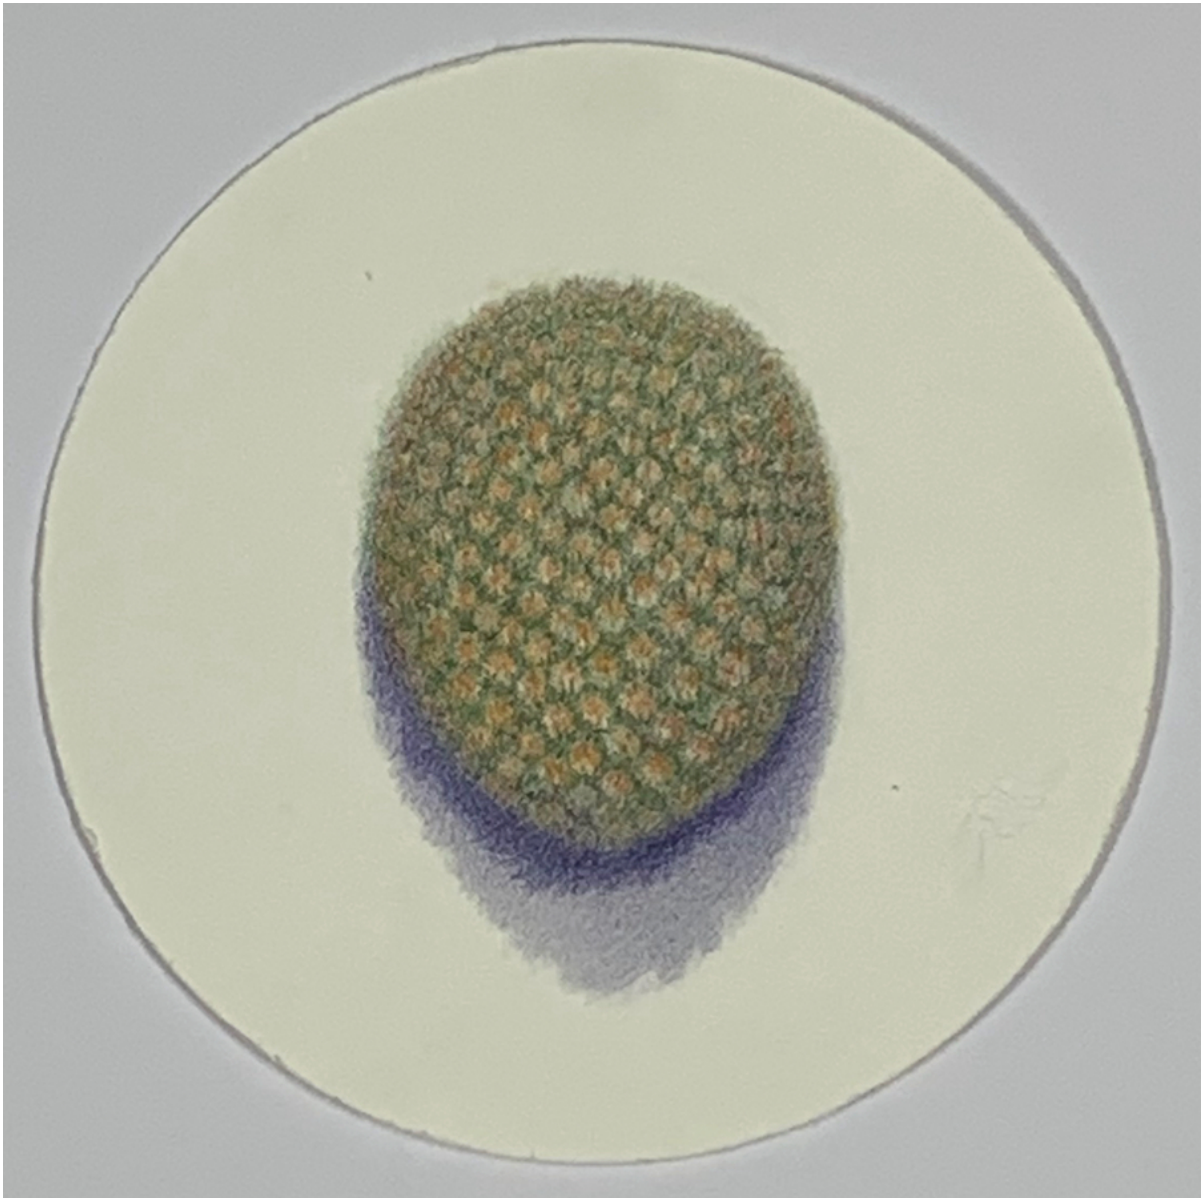

Jane Gerrish, Shadow: Laden, 2021, colour pencil on paper, 16 cm diam (uf) 23.5 x 23.5 cm (f) $660 Sold