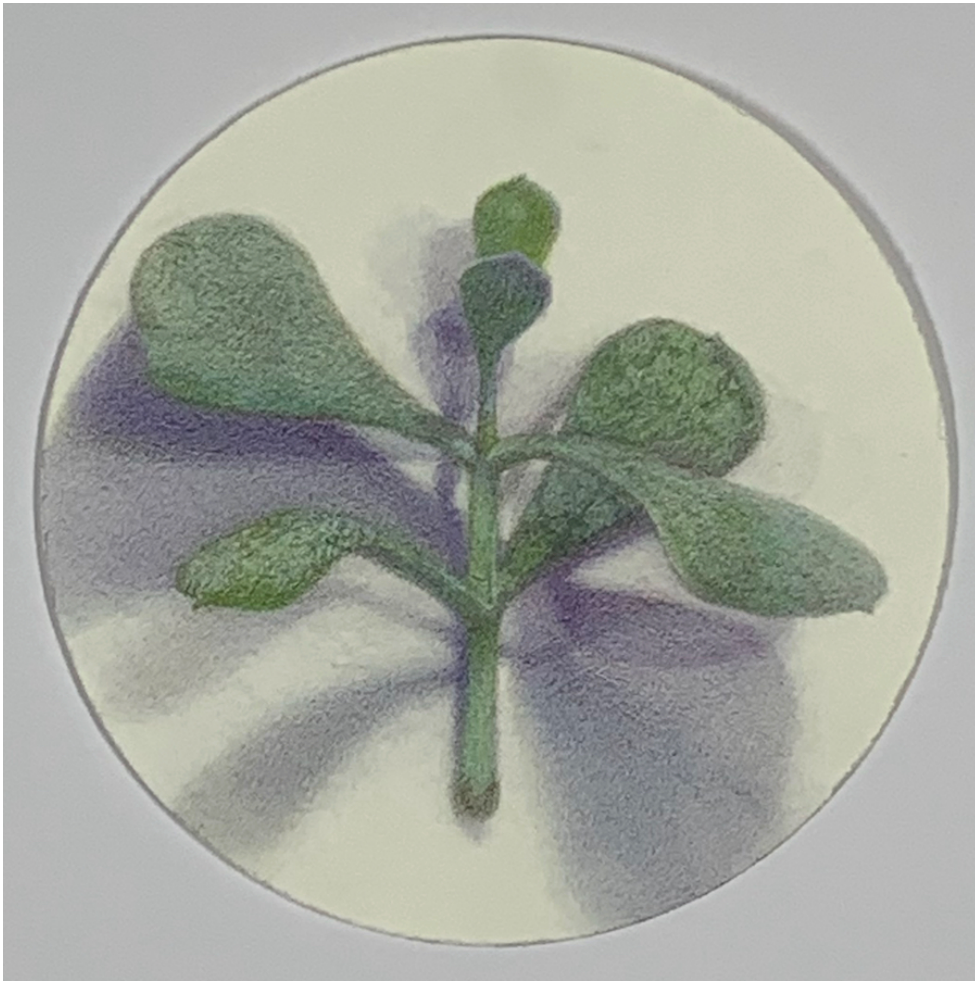

Jane Gerrish, Shadow: Flutter, 2021, colour pencil on paper, 16 cm diam (uf) 23.5 x 23.5 cm
(f) $660 Sold