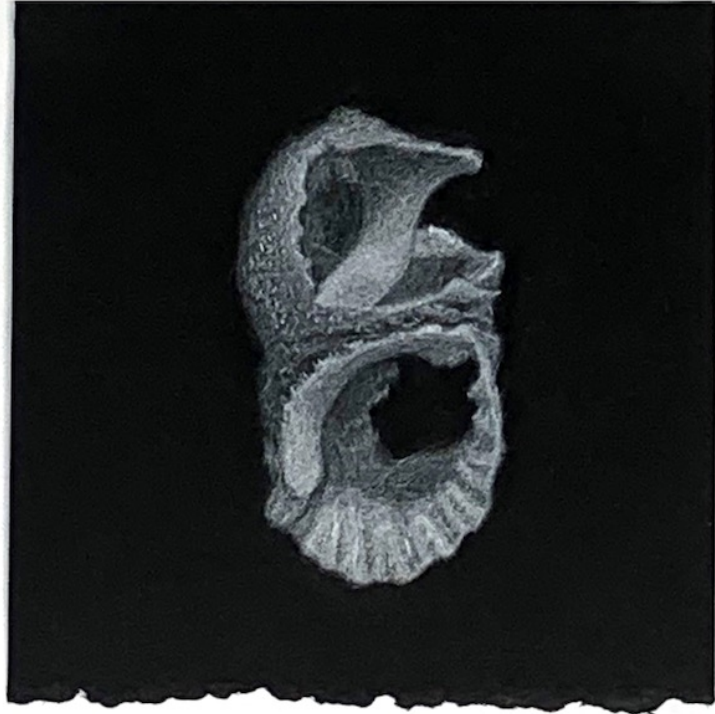

Jane Gerrish, *Weather: Tale*, 2021, coloured & pastel pencil on paper, 10 x 10 cm (uf), 29 x 23 cm (f) $660