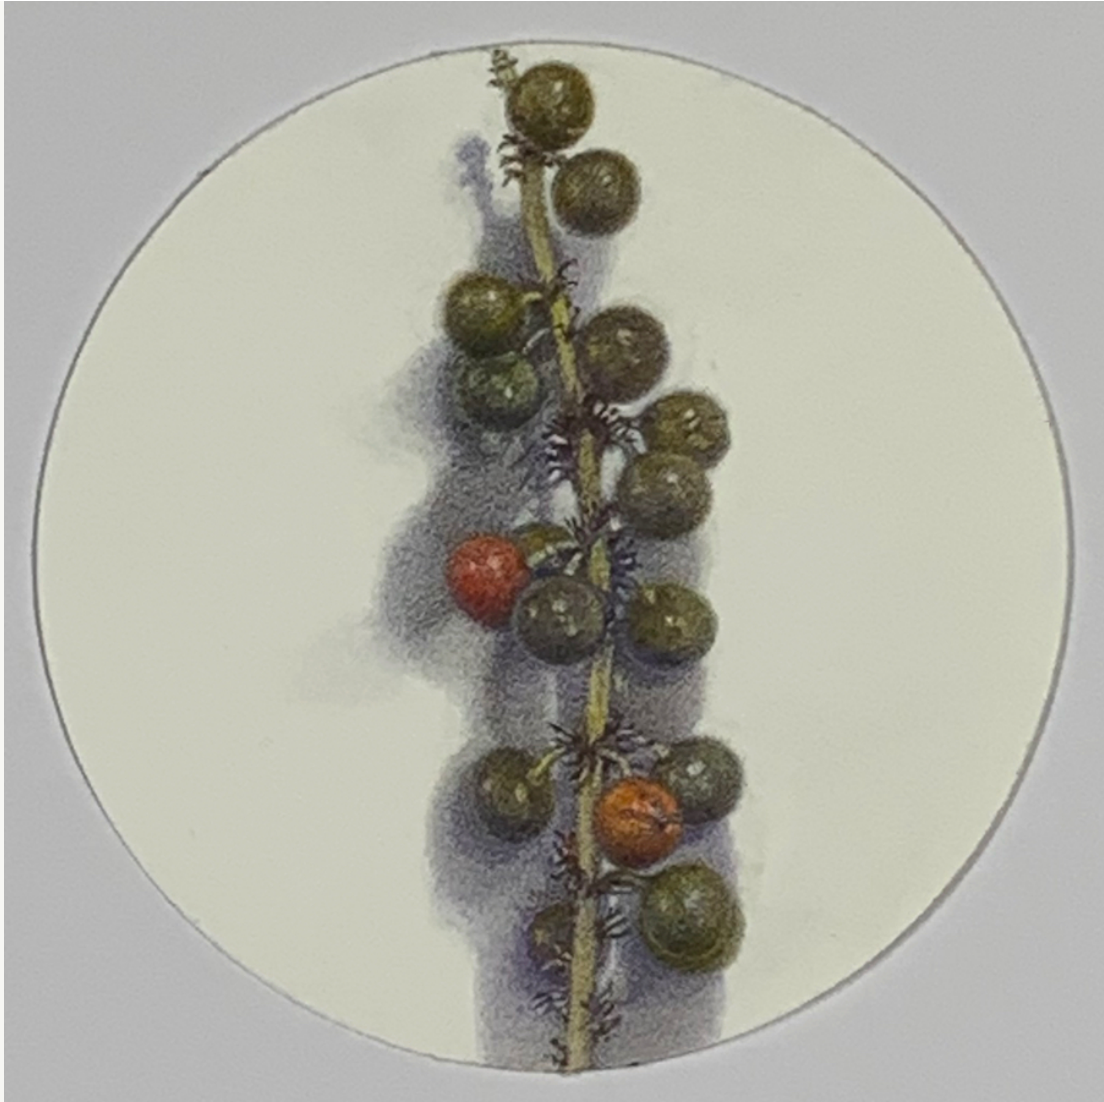

Jane Gerrish, Shadow: Cluster, 2021, colour pencil on paper, 16 cm diam (uf) 23.5 x 23.5 cm (f) $660 Sold