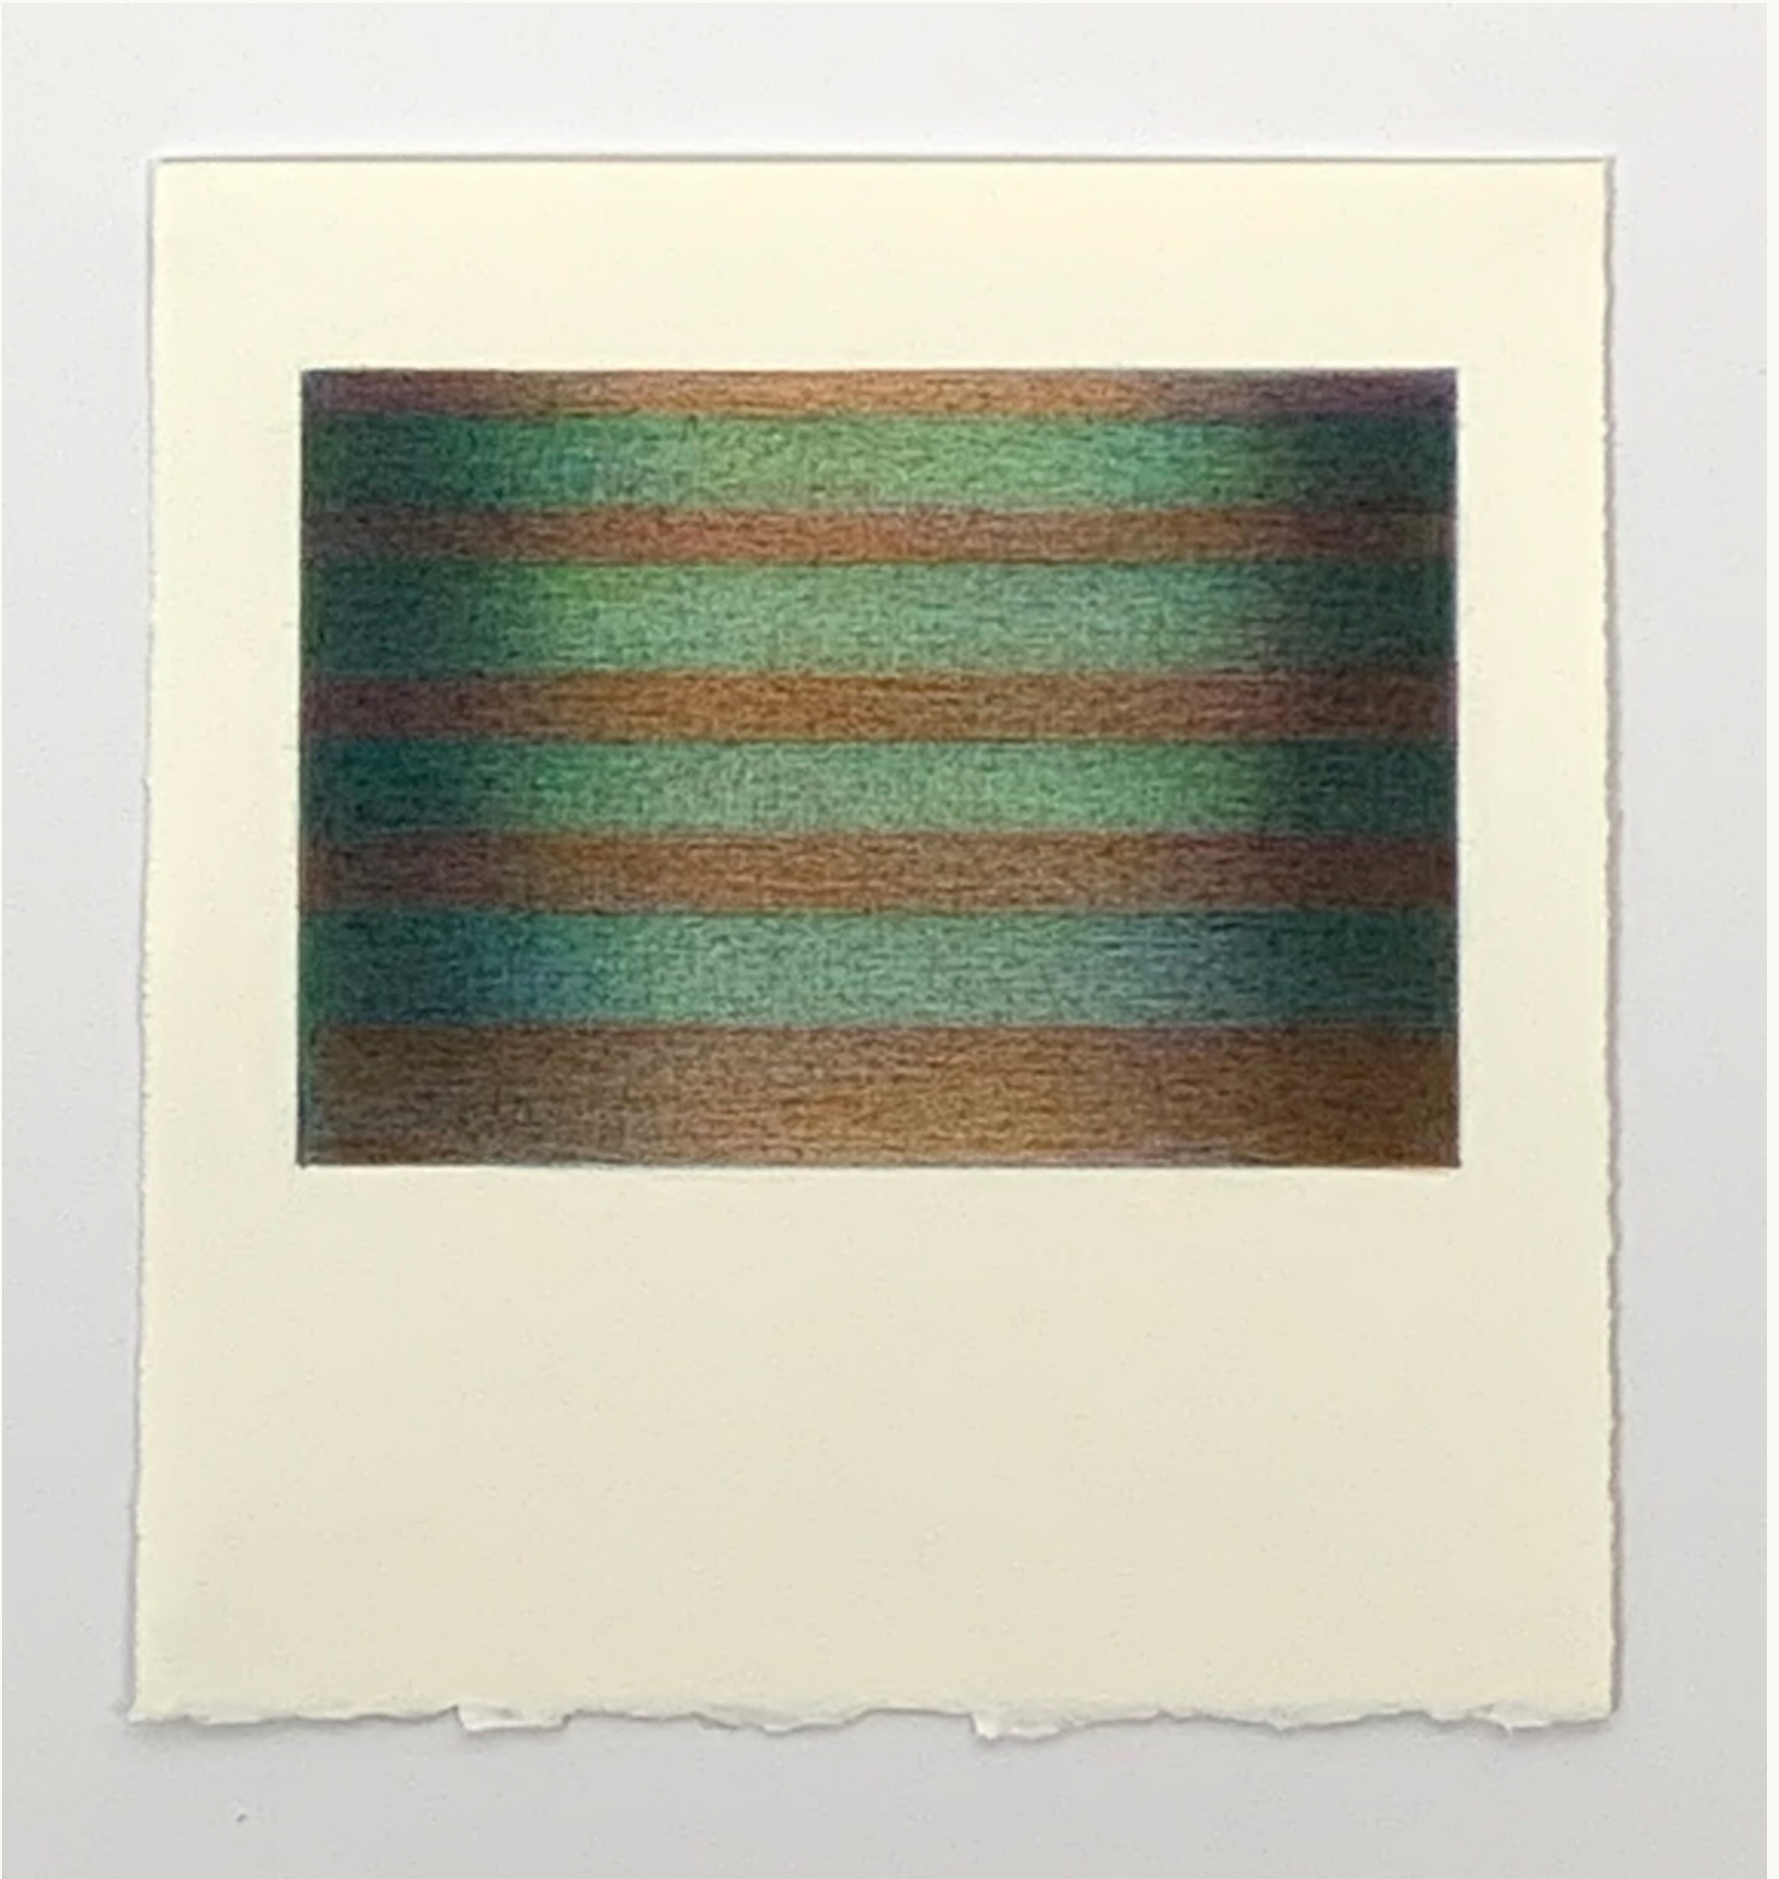

Jane Gerrish, *Shimmer: Island*, 2021,
colour pencil on paper, 20.5 x 19 cm
(uf) 29 x 27 cm (f) $660 Sold ●