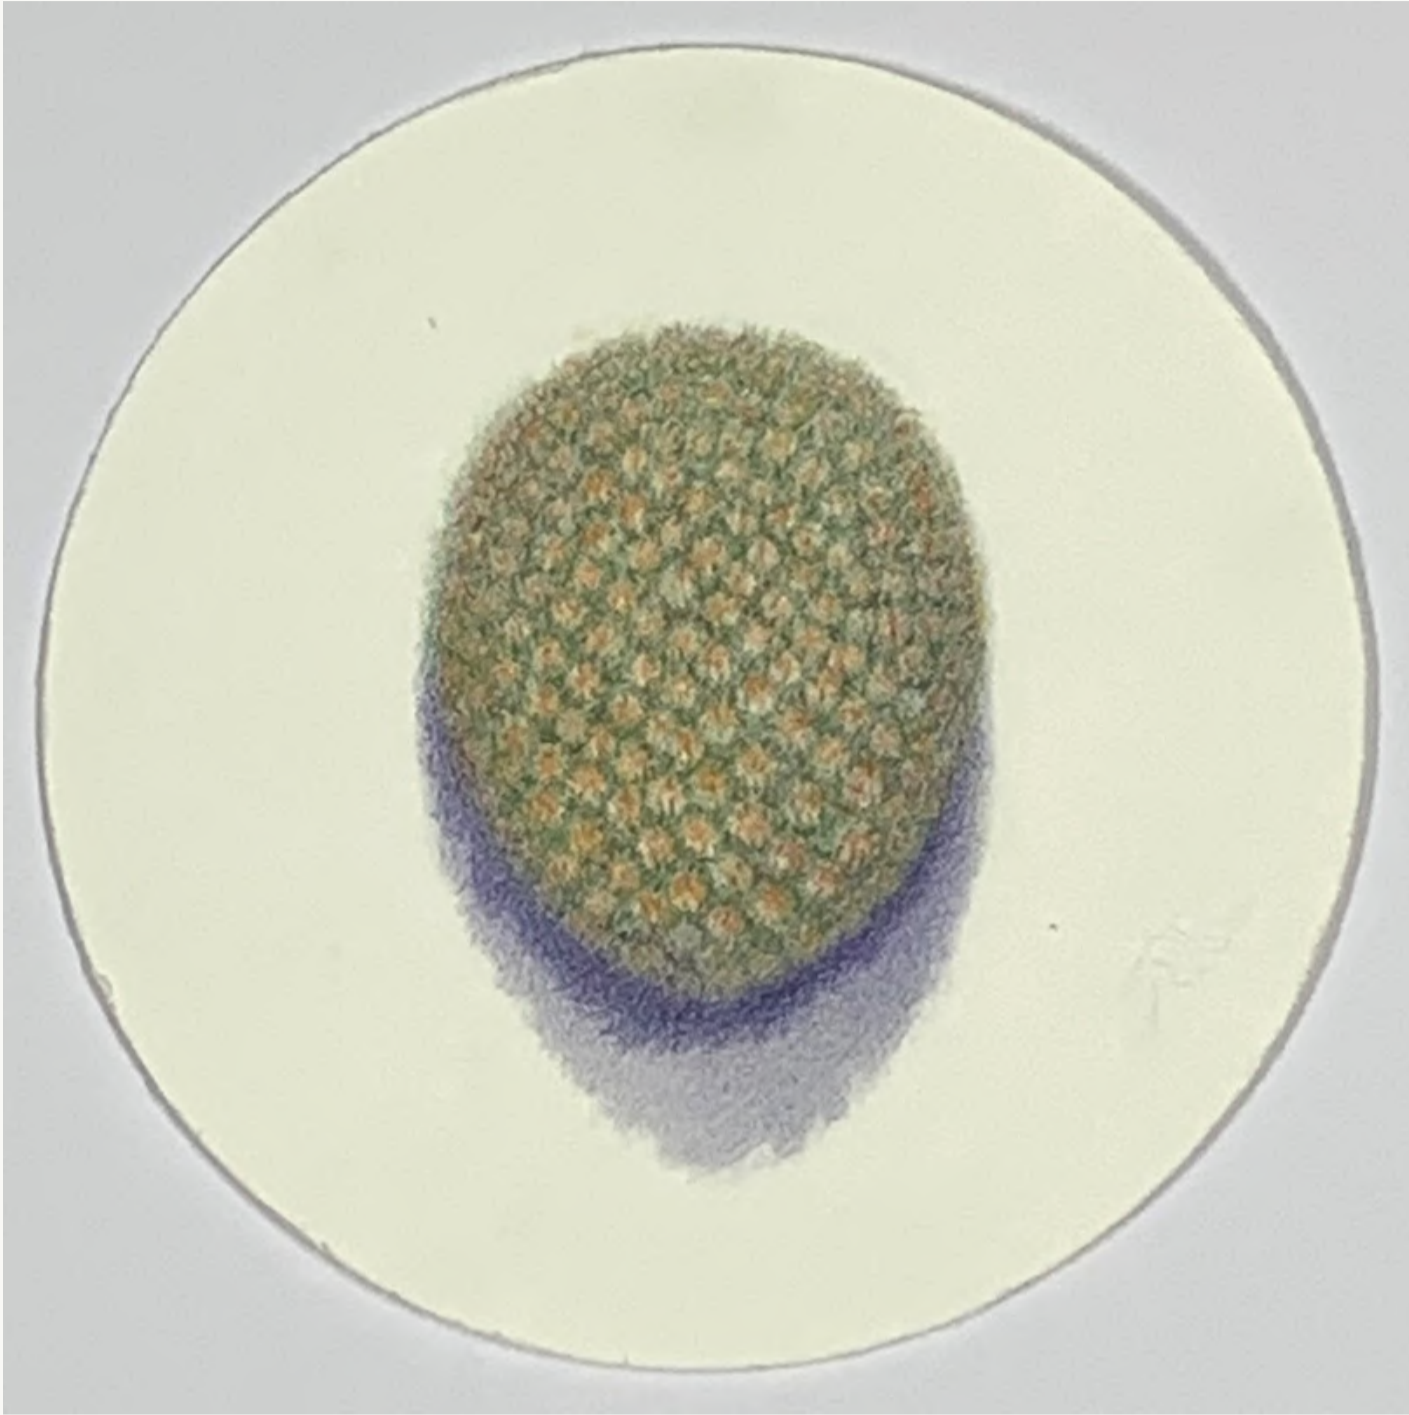

Jane Gerrish, *Shadow: Jive*, 2021,
colour pencil on paper, 16 cm diam
(uf) 23.5 x 23.5 cm (f) \$660 Sold ●

Jane Gerrish, *Shadow: Branch*, 2021,
colour pencil on paper, 16 cm diam
(uf) 23.5 x 23.5 cm (f) \$660

Jane Gerrish, *Shadow: Cluster*, 2021,
colour pencil on paper, 16 cm diam
(uf) 23.5 x 23.5 cm (f) \$660 Sold ●

Jane Gerrish, *Shadow: Laden*, 2021,
colour pencil on paper, 16 cm diam
(uf) 23.5 x 23.5 cm (f) \$660 Sold ●

Jane Gerrish, *Shadow: Radiate*,
2021, colour pencil on paper, 16 cm
diam (uf) 23.5 x 23.5 cm (f) \$660

Jane Gerrish, *Shadow: Fuzz*, 2021,
colour pencil on paper, 16 cm diam
(uf) 23.5 x 23.5 cm (f) \$660 Sold ●