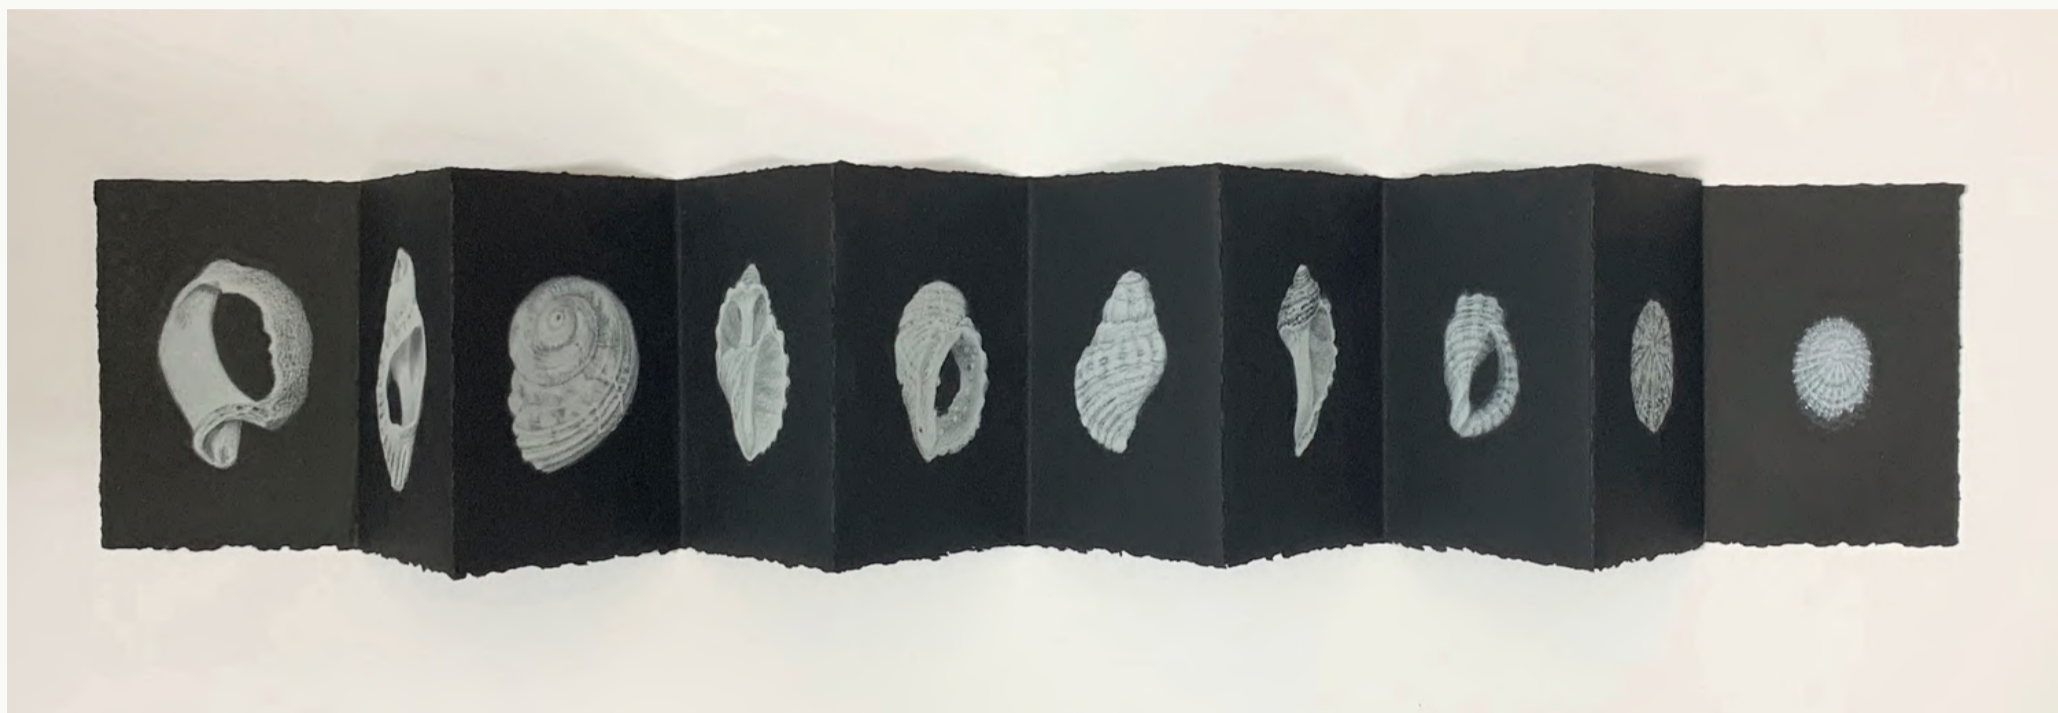

Jane Gerrish, *Weather: Collect*, 2021,
coloured & pastel pencil on paper,
concertina book, 13 x 90 cm (uf) $990