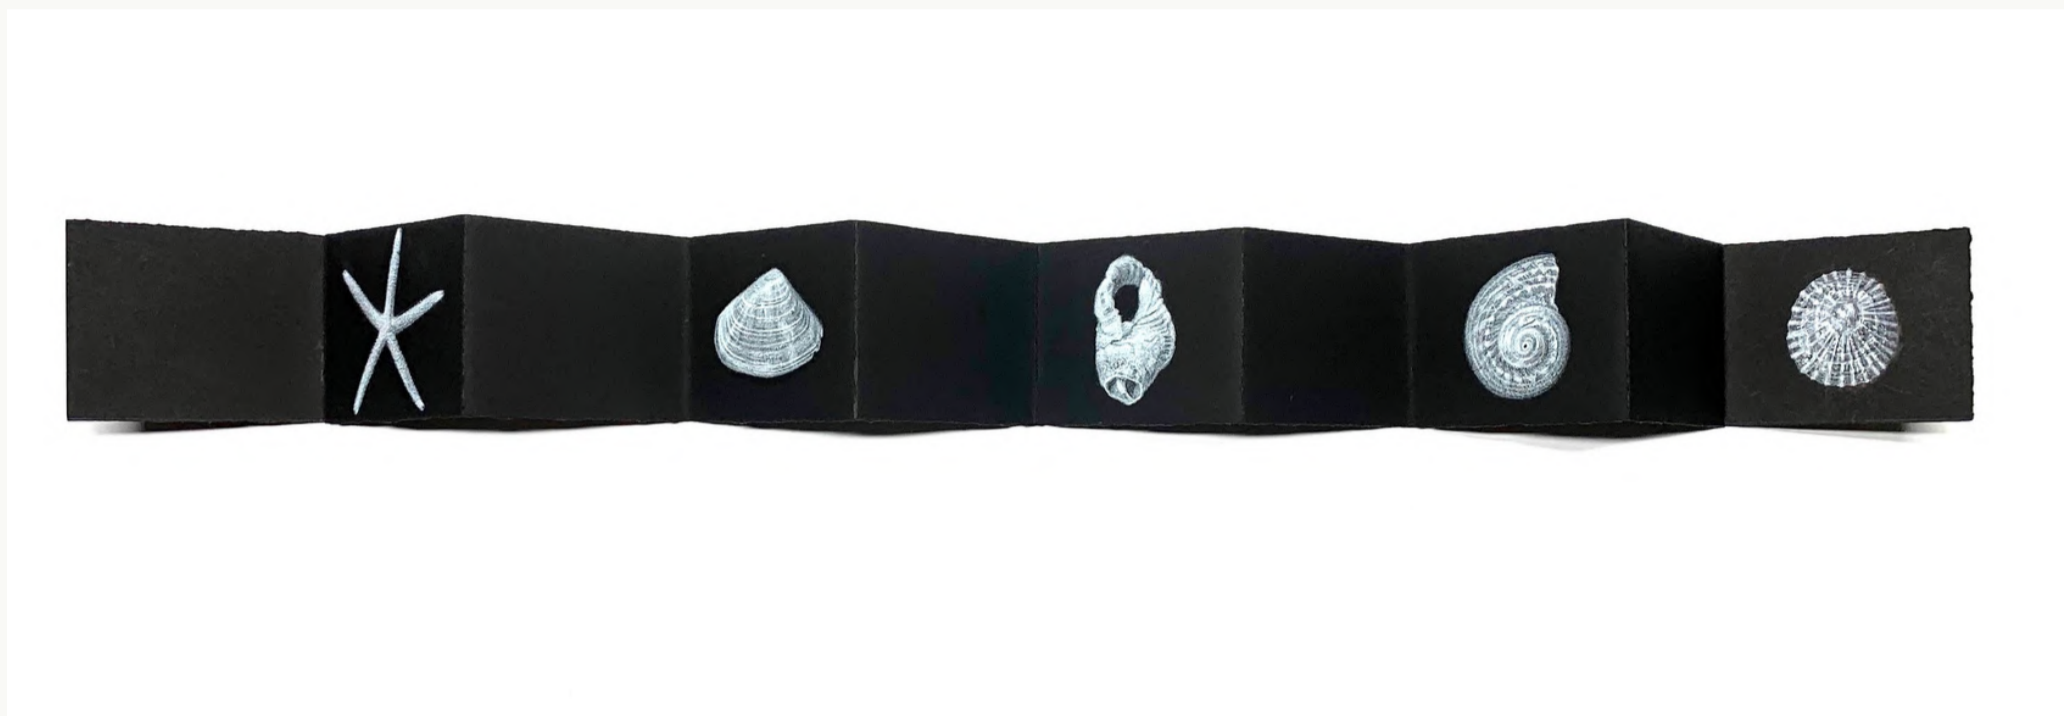

Jane Gerrish, *Weather: Echo*, 2021,
coloured & pastel pencil on paper,
concertina book, 7.5 x 91 cm (uf), $660
Sold ●