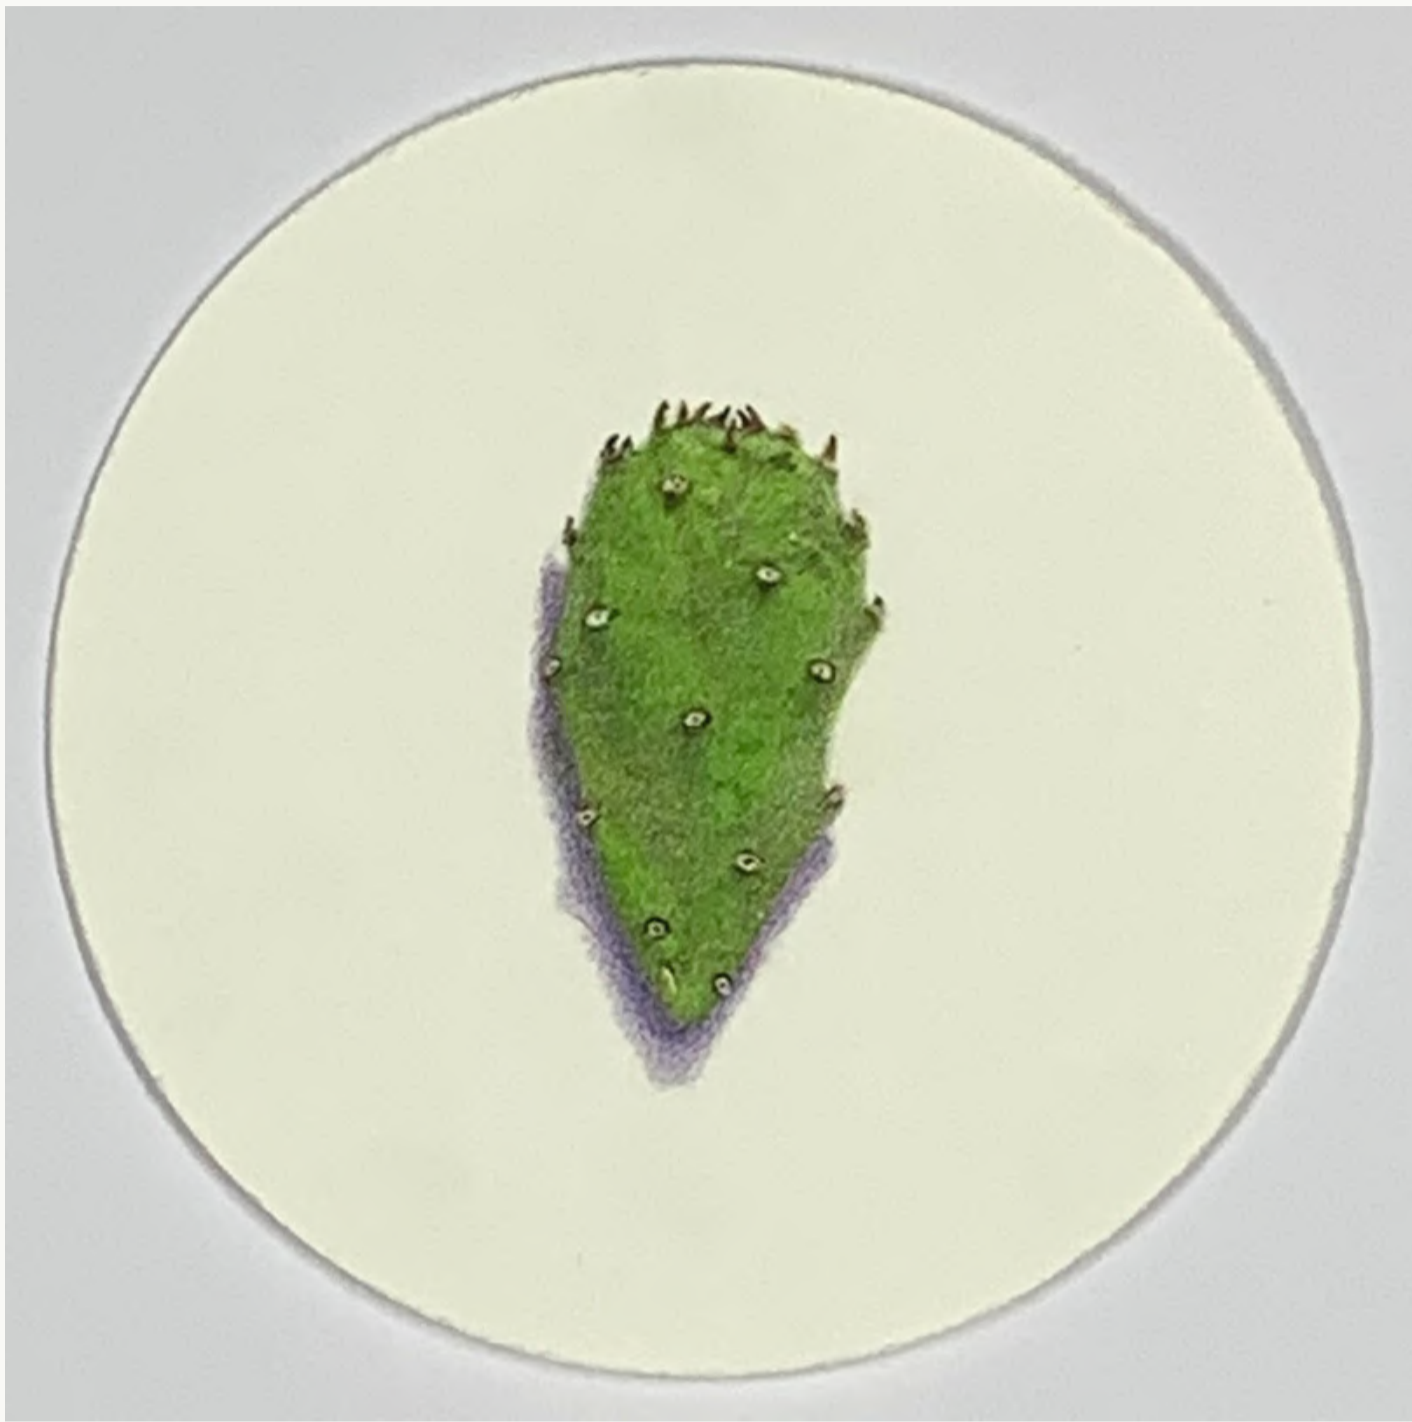

Jane Gerrish
2022

Jane Gerrish, *Shadow Series*, 2021,
colour pencil on paper, 24 drawings,
16 cm diam (uf) 23.5 x 23.5 cm (f)
\$660 (each)

Jane Gerrish, *Shadow: Centred*,
2021, colour pencil on paper, 16 cm
diam (uf) 23.5 x 23.5 cm (f) \$660 Sold ●