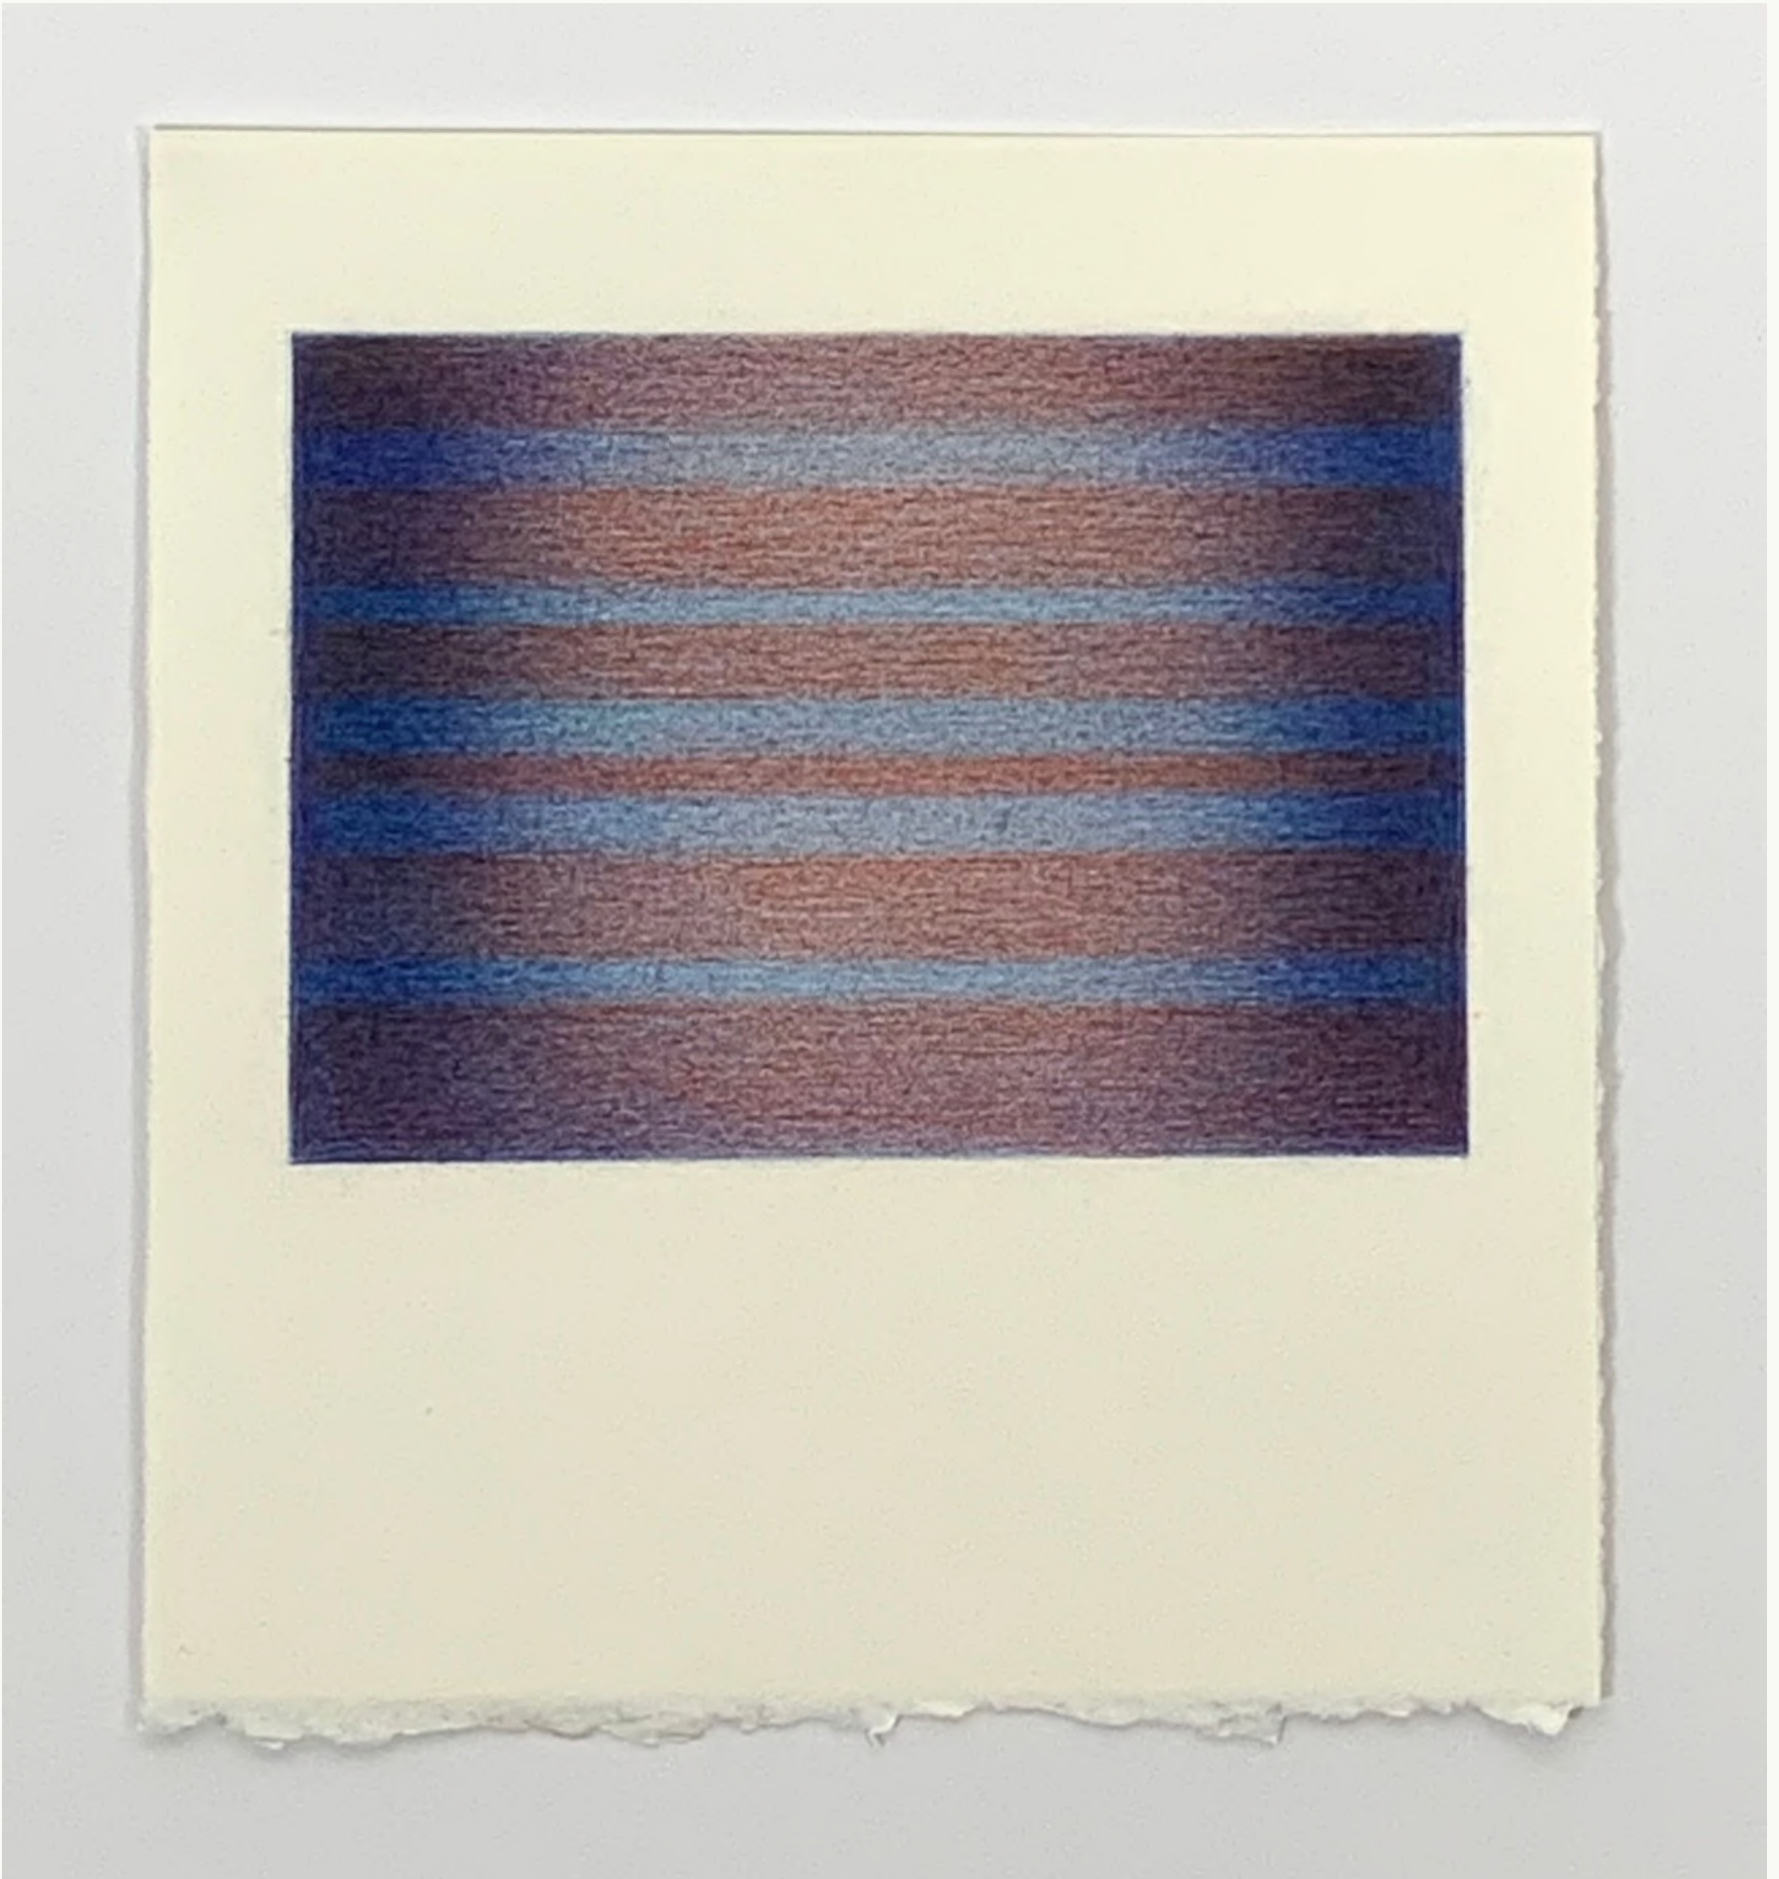

Jane Gerrish, *Shimmer: Rockpool*,
2021, colour pencil on paper, 20.5 x
19 cm (uf) 29 x 27 cm (f) $660 Sold ●