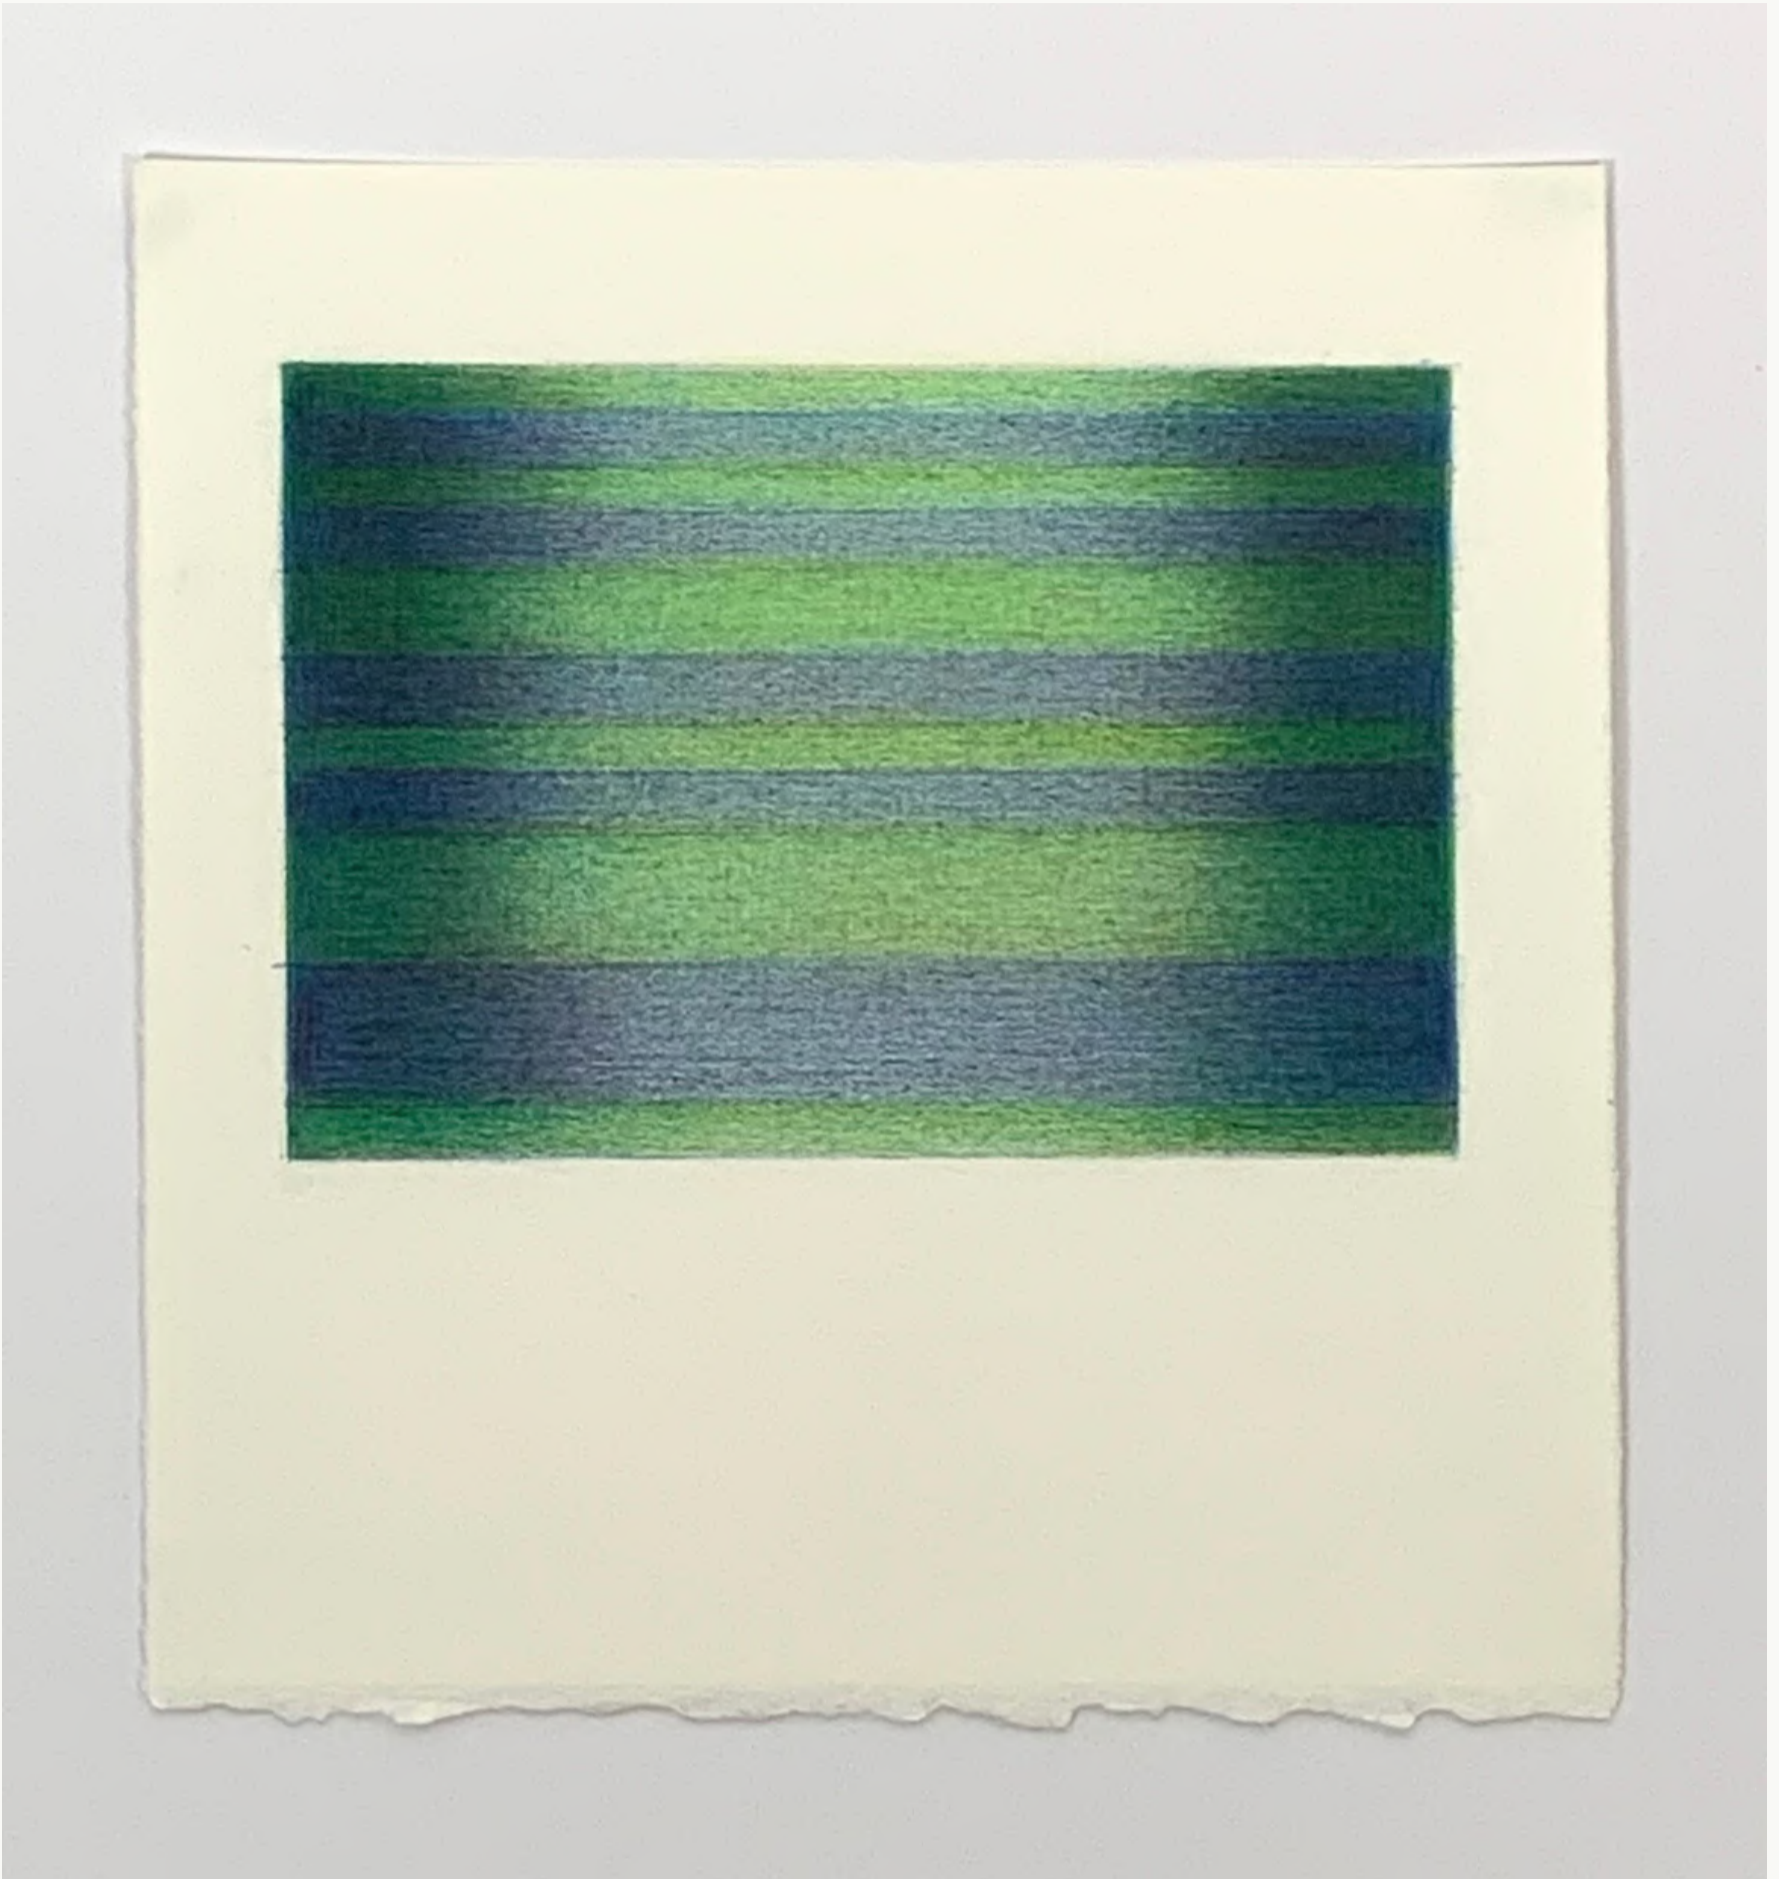

Jane Gerrish, *Shimmer: Breeze*, 2021,
colour pencil on paper, 20.5 x 19 cm
(uf) 29 x 27 cm (f) $660 Sold ●