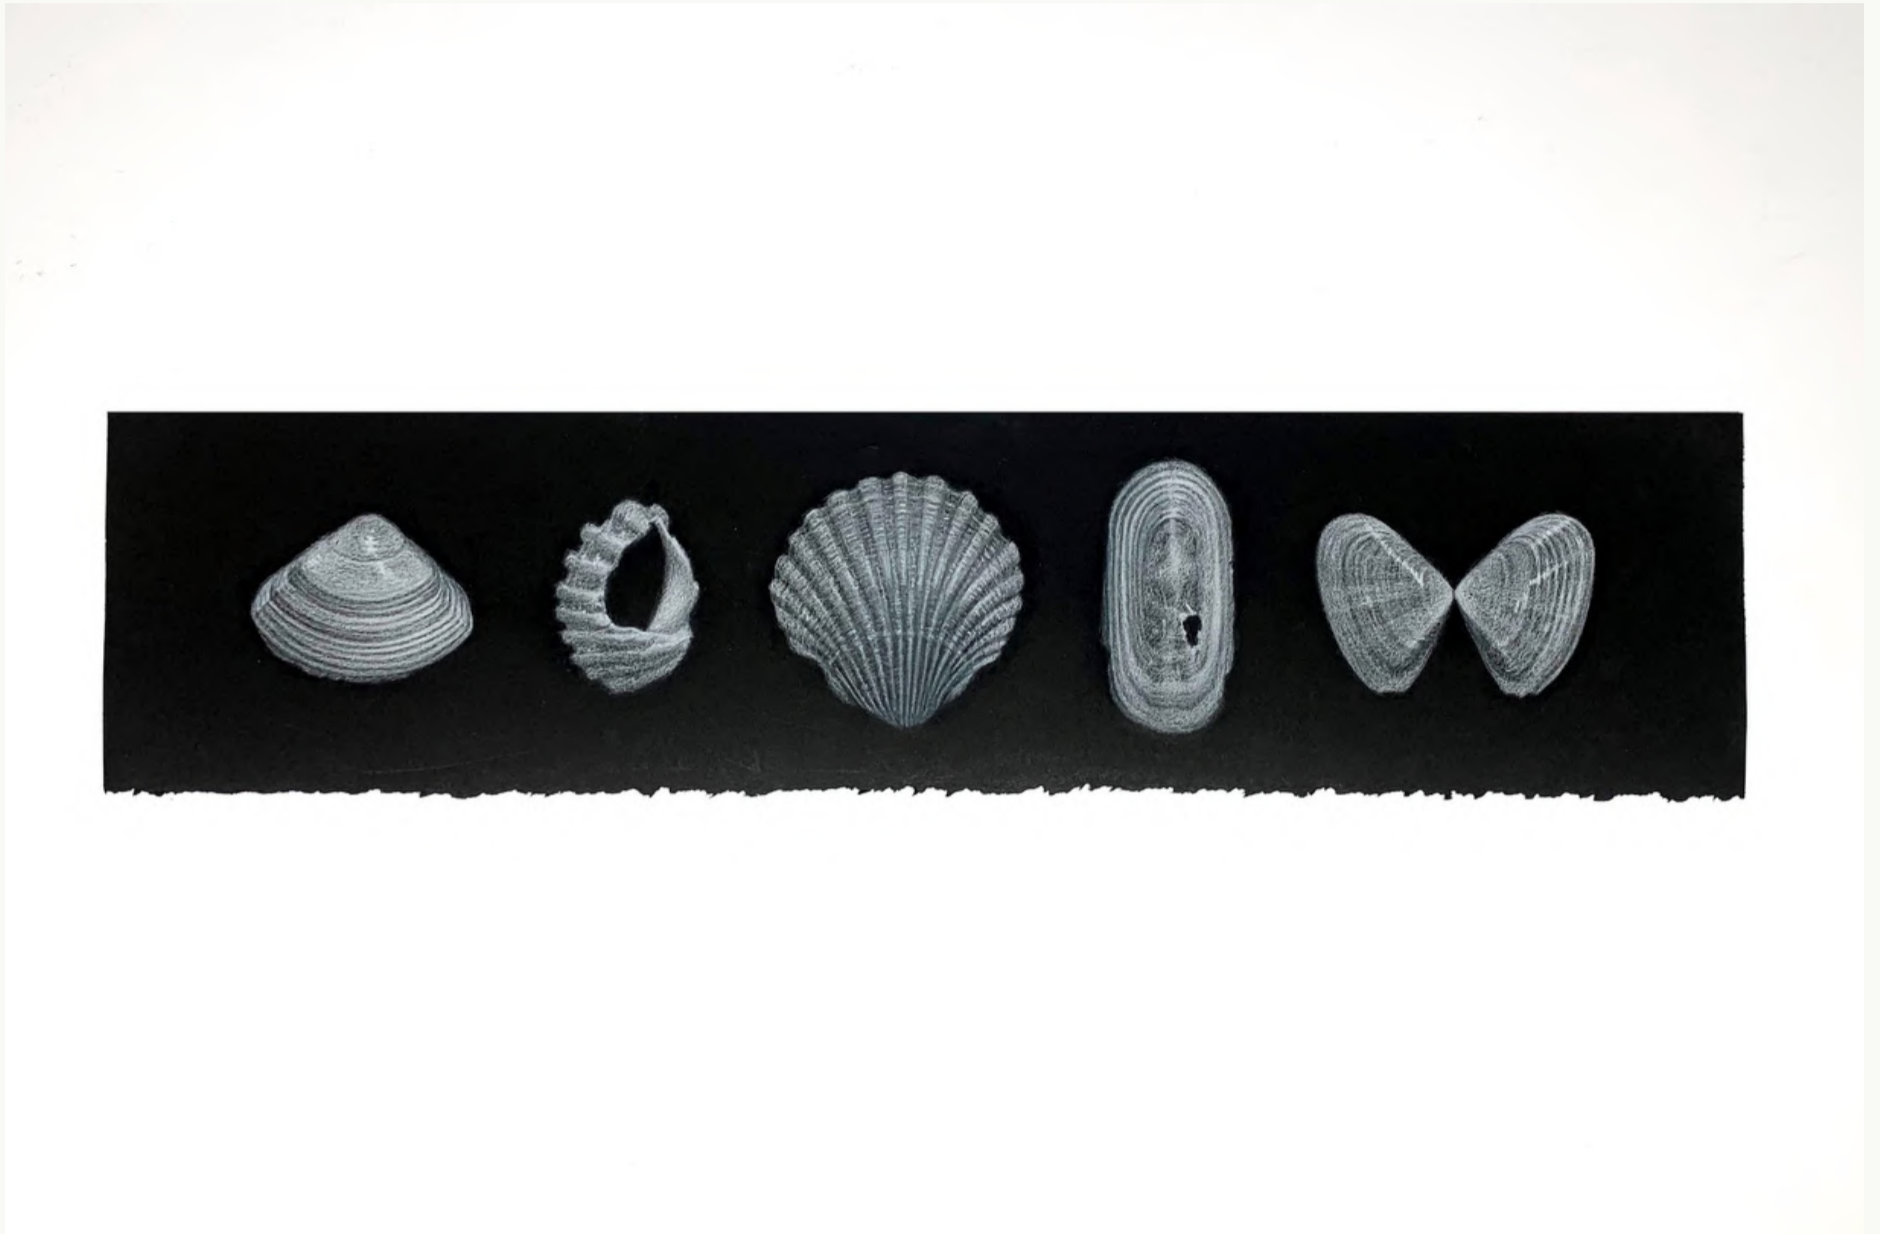

Jane Gerrish, *Shimmer: Shallows*,
2021, colour pencil on paper, 20.5 x
19 cm (uf) 29 x 27 cm (f) $660 Sold ●