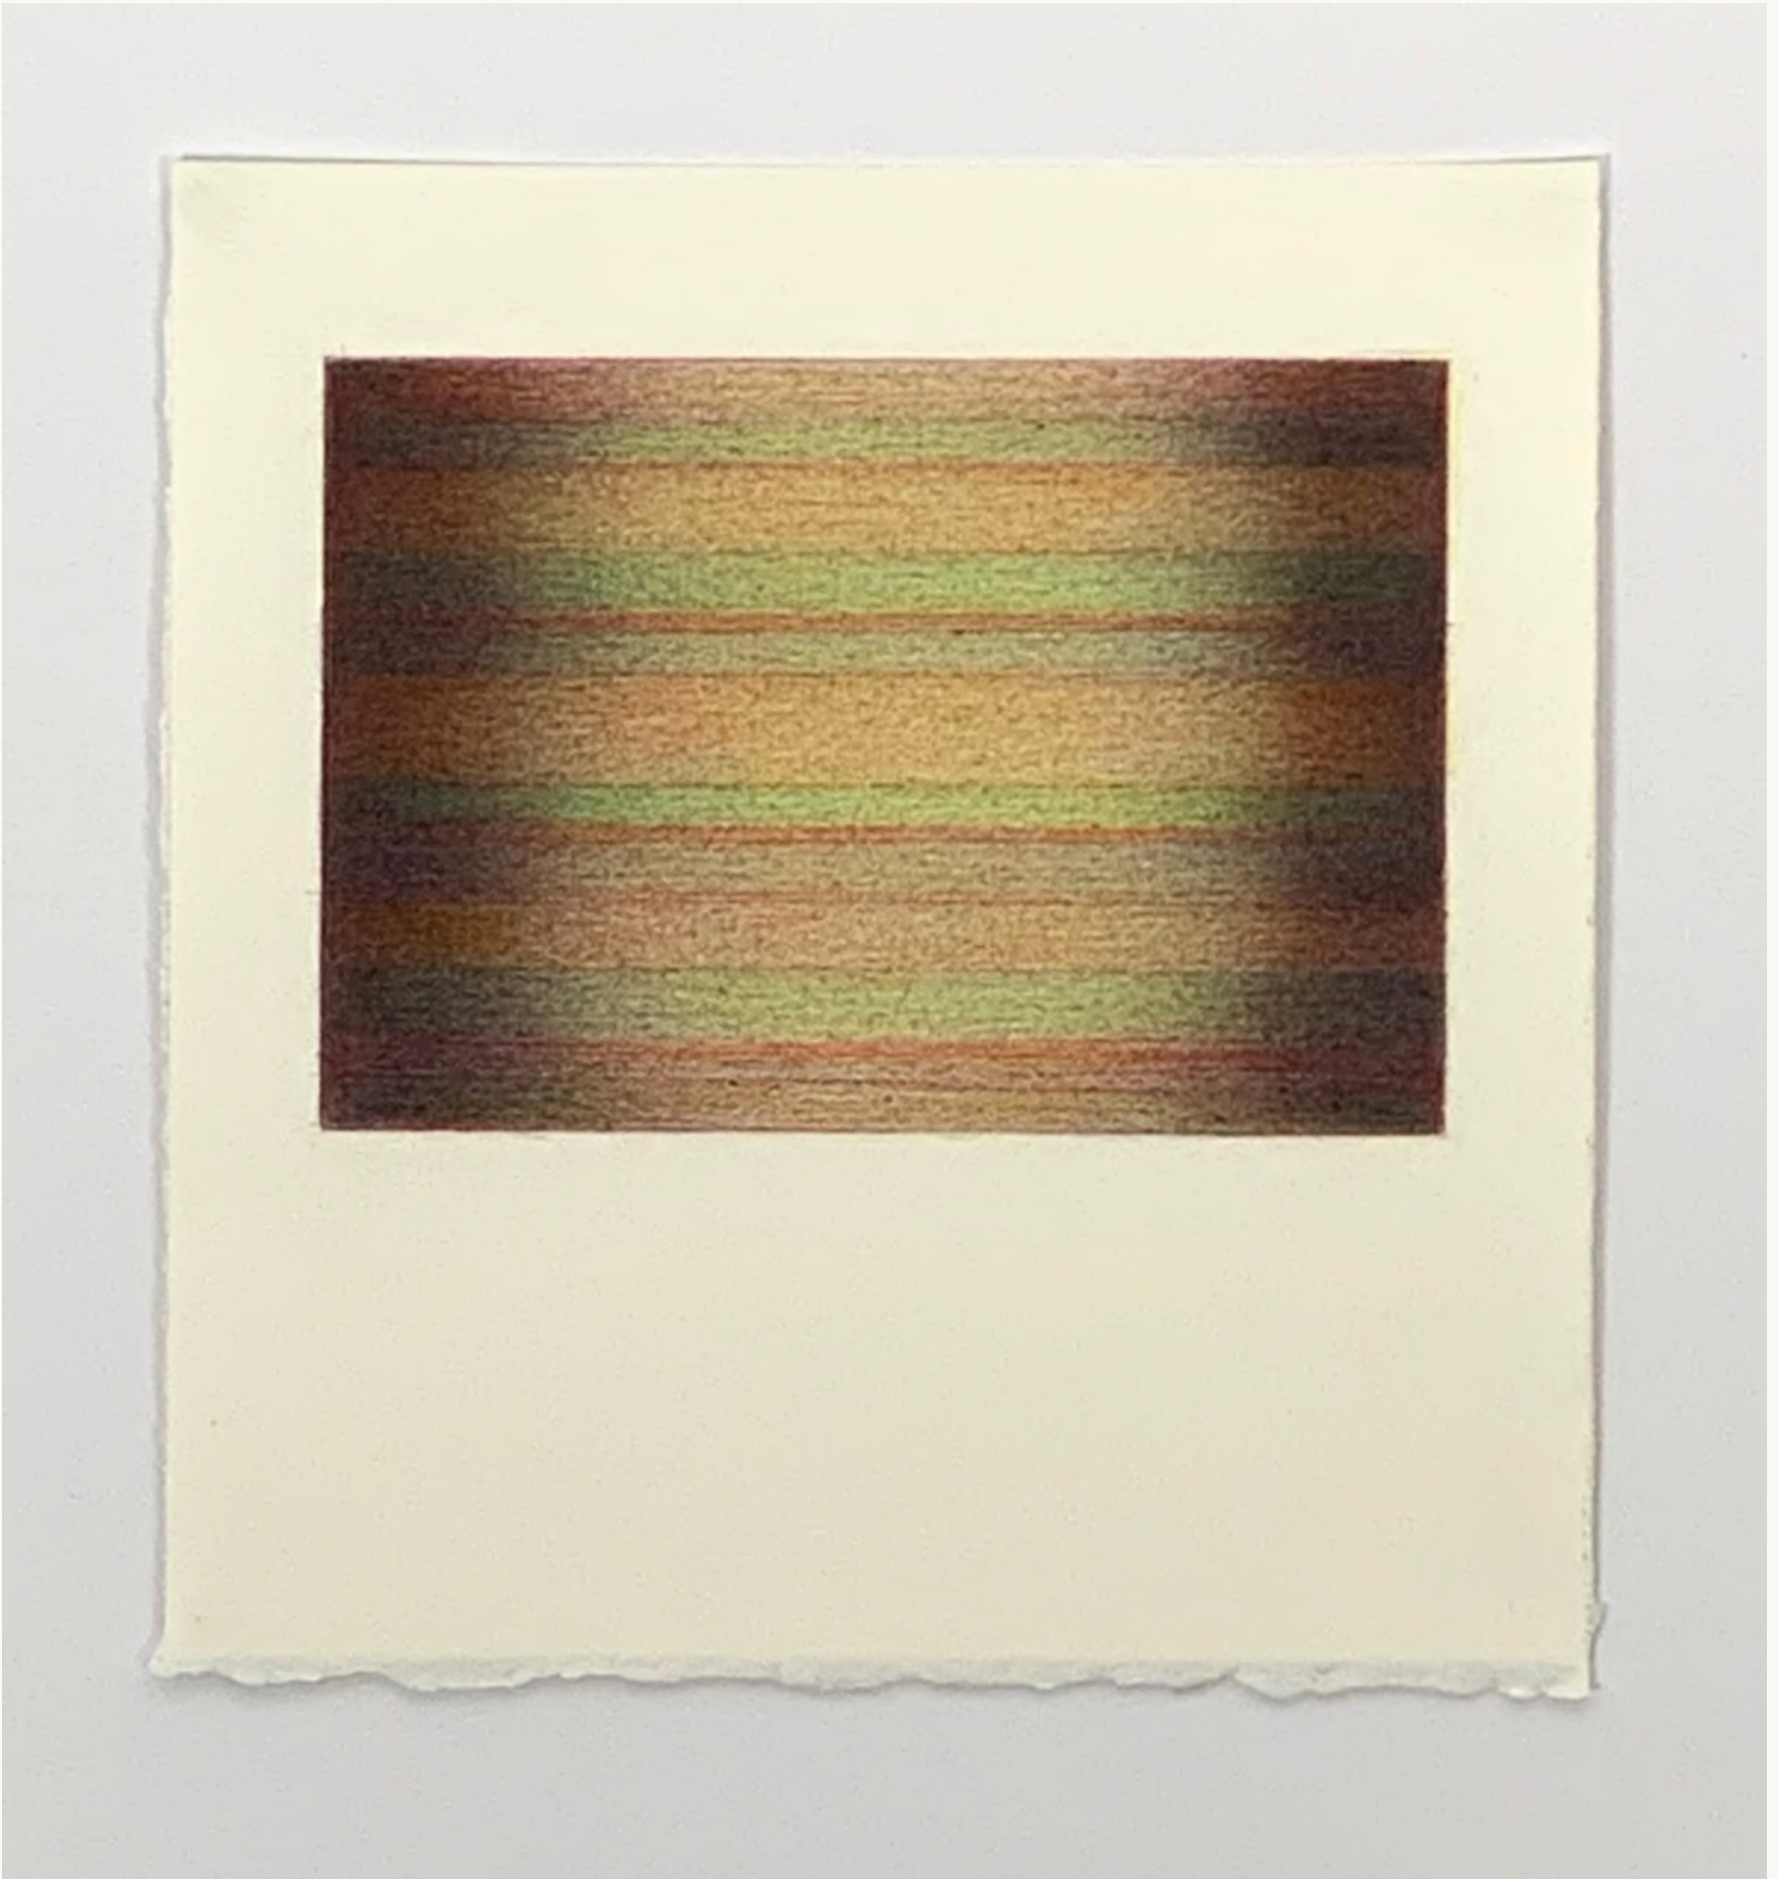

Jane Gerrish, *Shimmer: Moonlit*,
2021, colour pencil on paper, 20.5 x
19 cm (uf) 29 x 27 cm (f) \$660 Sold ●

Jane Gerrish, *Shimmer: Island*, 2021,
colour pencil on paper, 20.5 x 19 cm
(uf) 29 x 27 cm (f) \$660 Sold ●

Jane Gerrish, *Shimmer: Seaweed*,
2021, colour pencil on paper, 20.5 x
19 cm (uf) 29 x 27 cm (f) \$660 Sold ●

Jane Gerrish, *Shimmer: Coral*, 2021,
colour pencil on paper, 20.5 x 19 cm
(uf) 29 x 27 cm (f) \$660 Sold ●