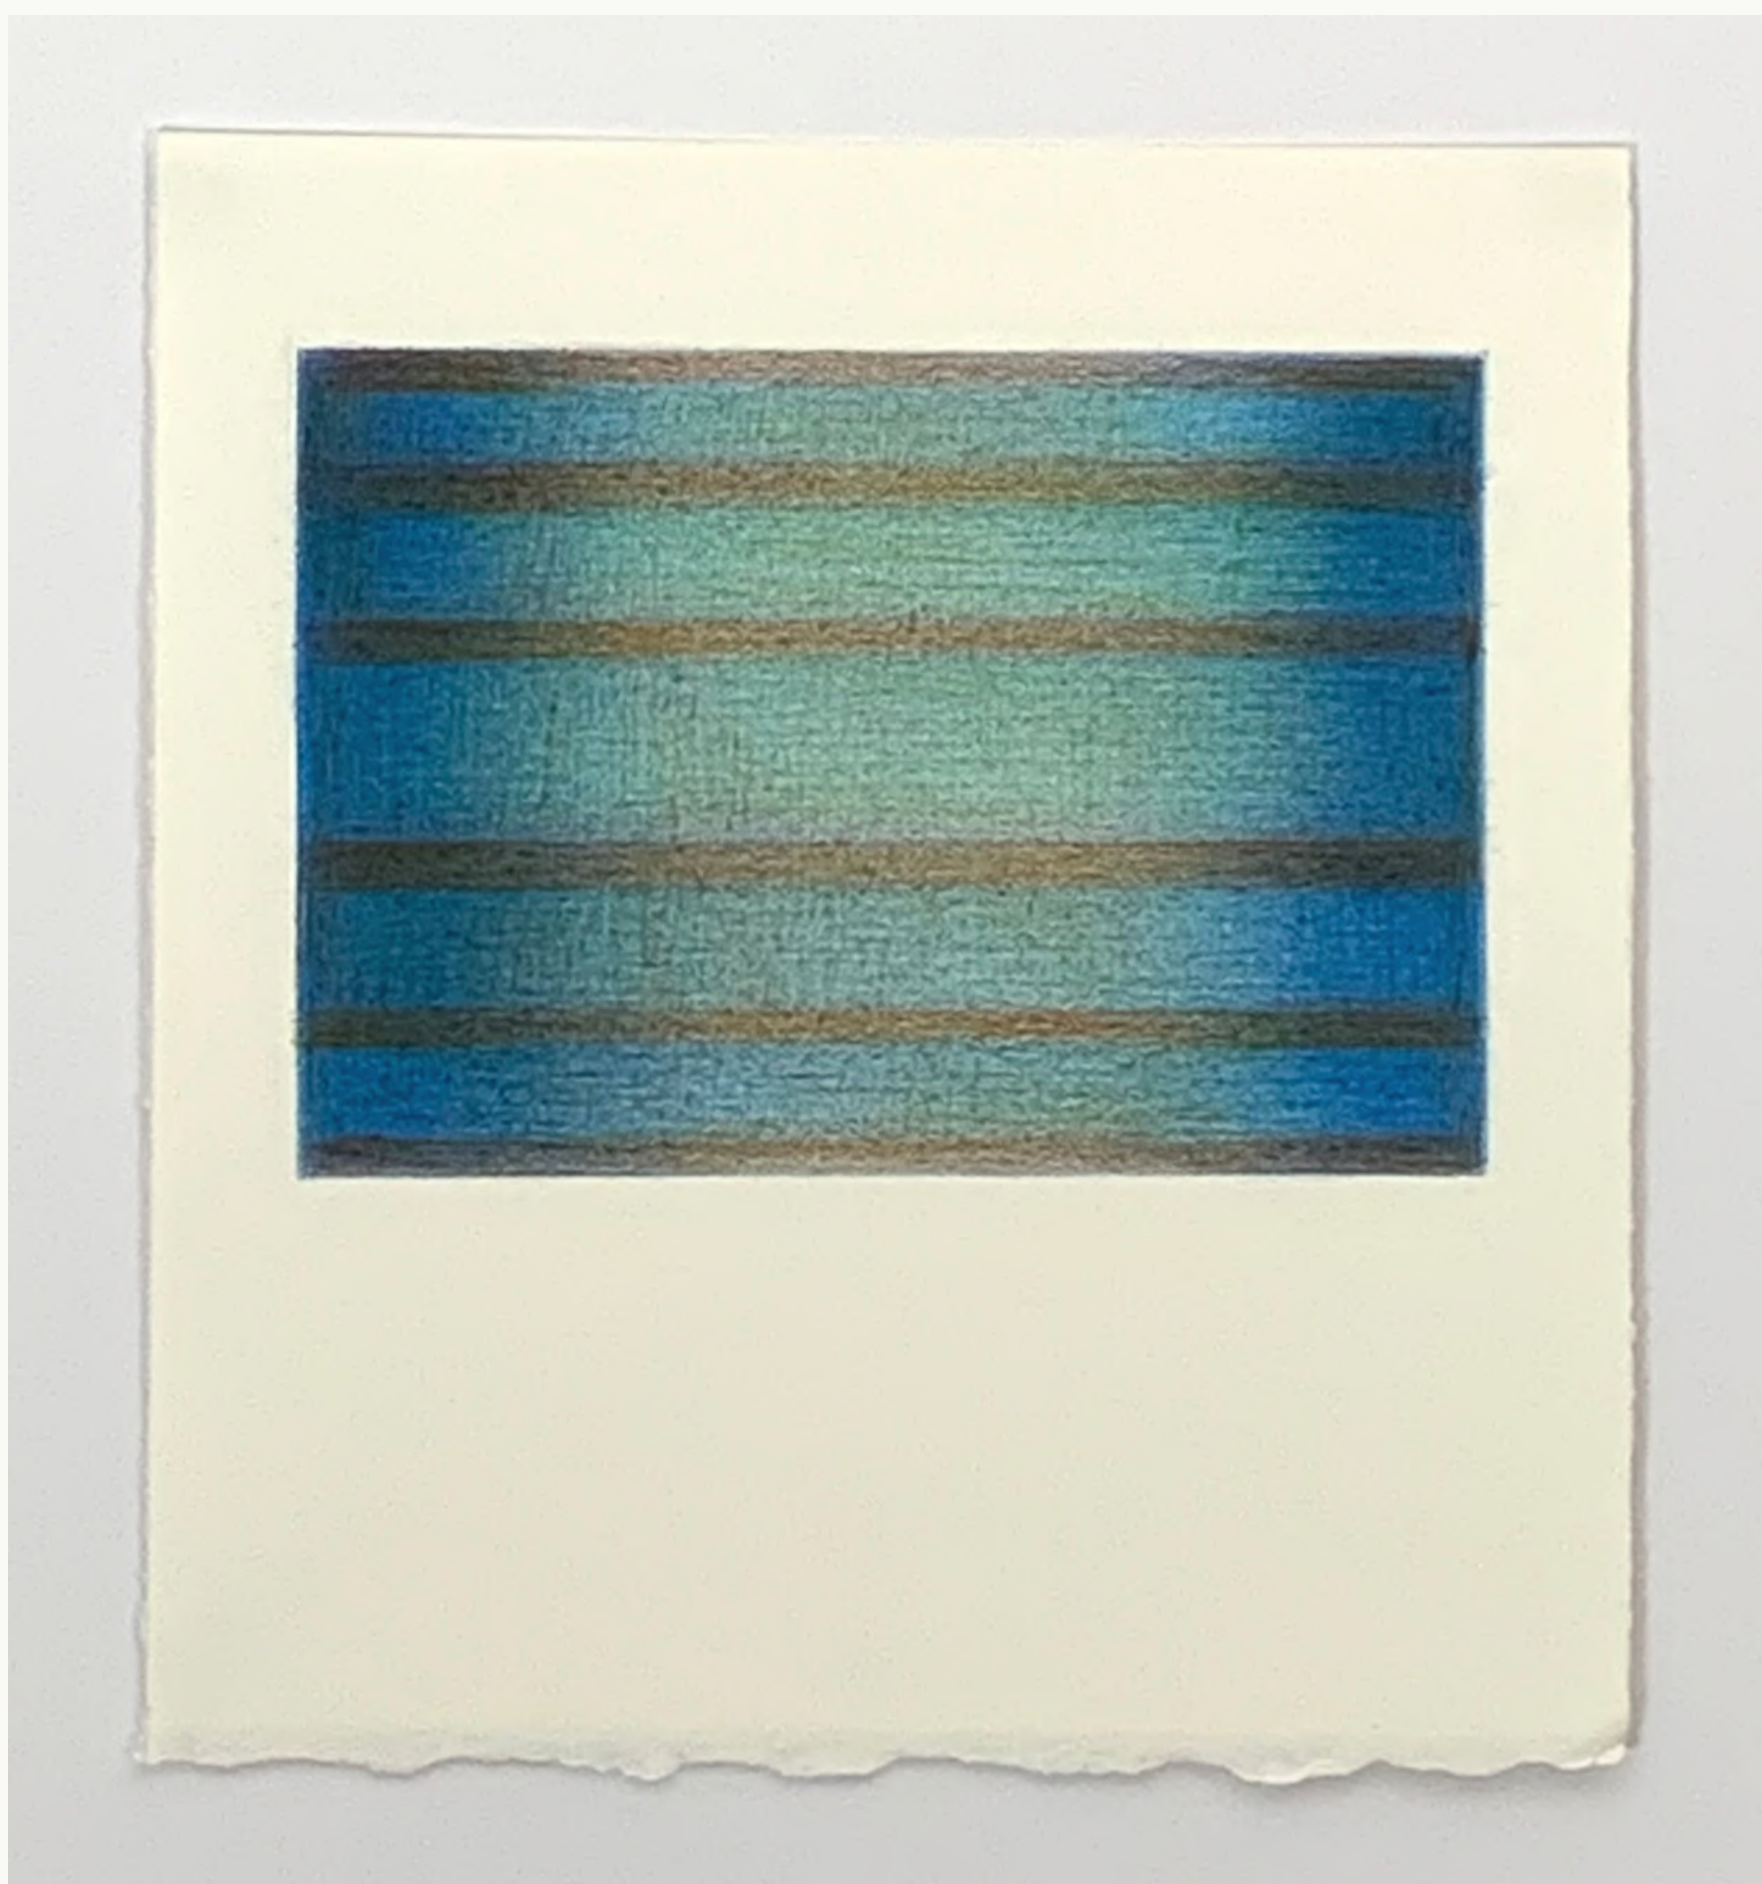

Jane Gerrish, *Shadow: Cumquat*, 2021,
colour pencil on paper, concertina book, 6
x 50 cm (uf) \$770 Sold ●

Jane Gerrish, *Shimmer*, 2021, colour
pencil on paper, 77 x 114.5 cm \$7,700
(f) Sold

Jane Gerrish, *Shimmer: Sandbar*,
2021, colour pencil on paper, 20.5 x
19 cm (uf) 29 x 27 cm (f) \$660 Sold ●